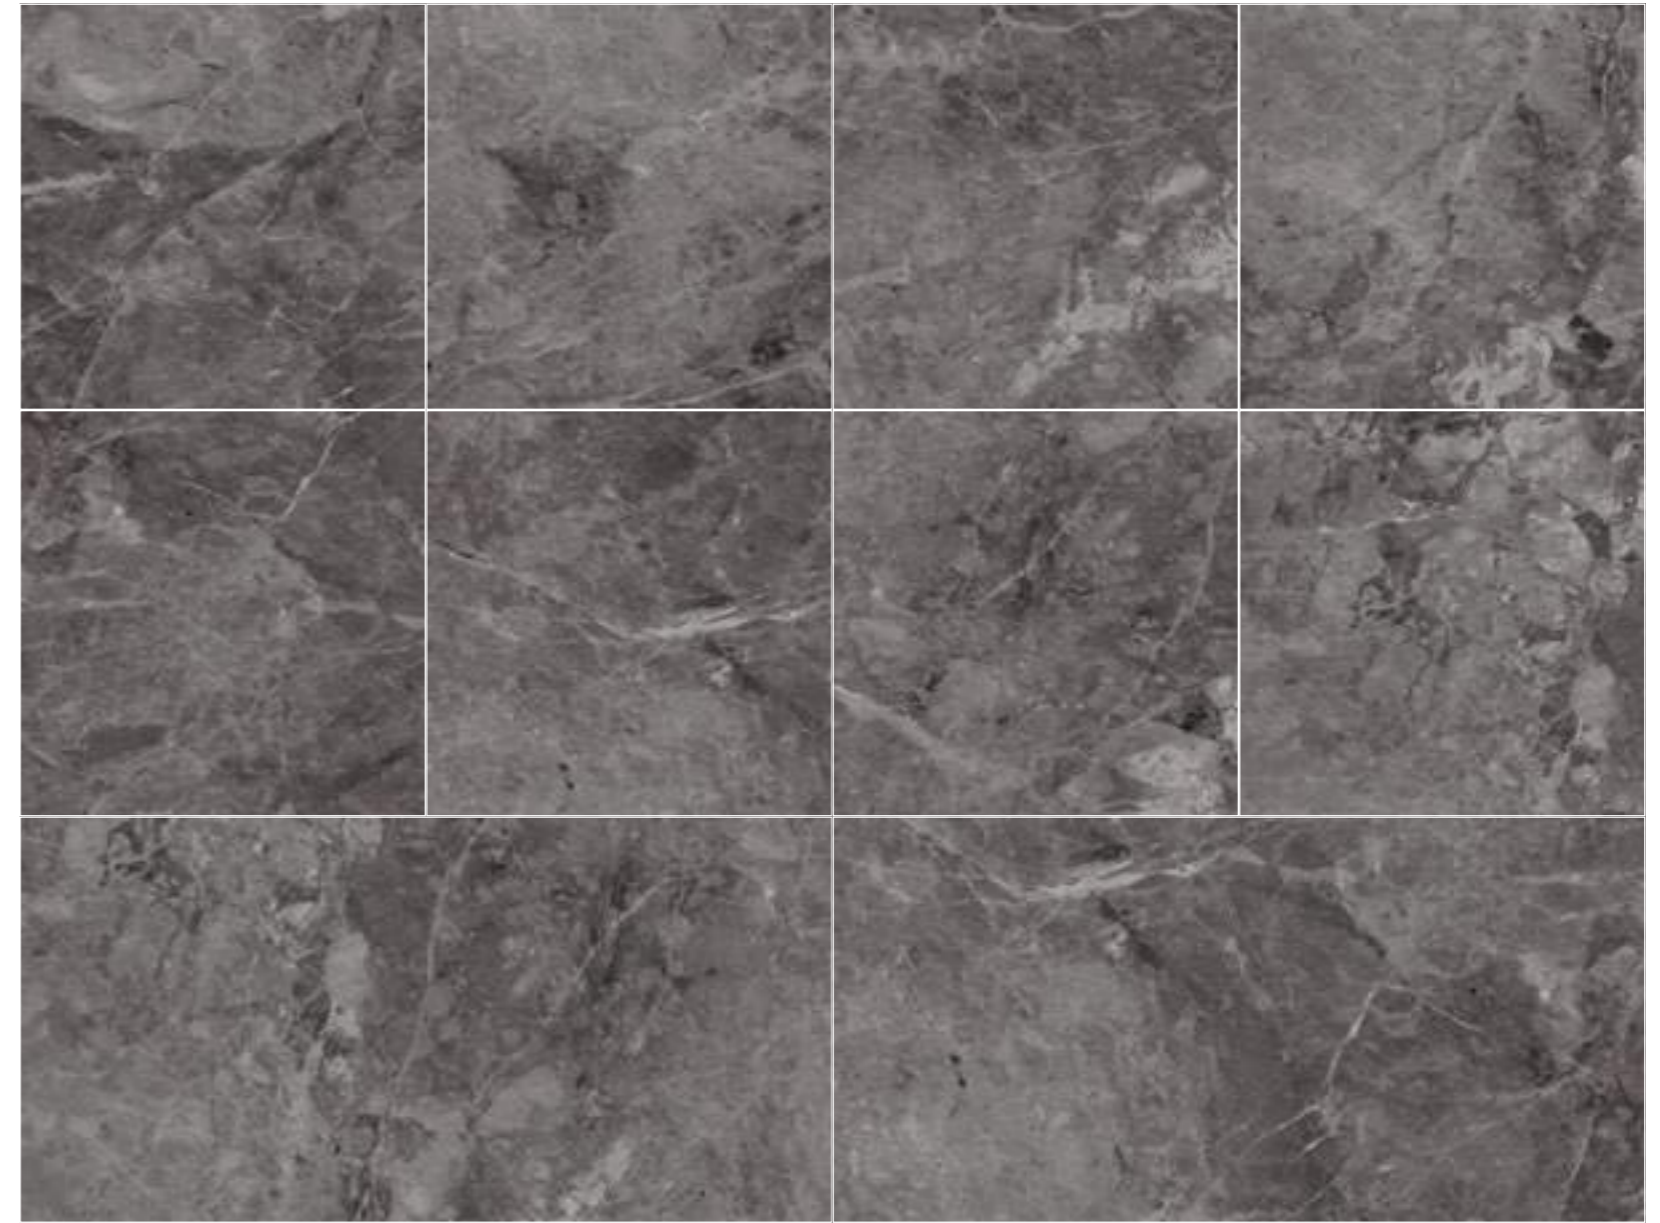

AVAILABLE SIZES

- 60 x 120 cm rect.
- 60 x 60 cm rect.
- 30 x 60 cm rect.