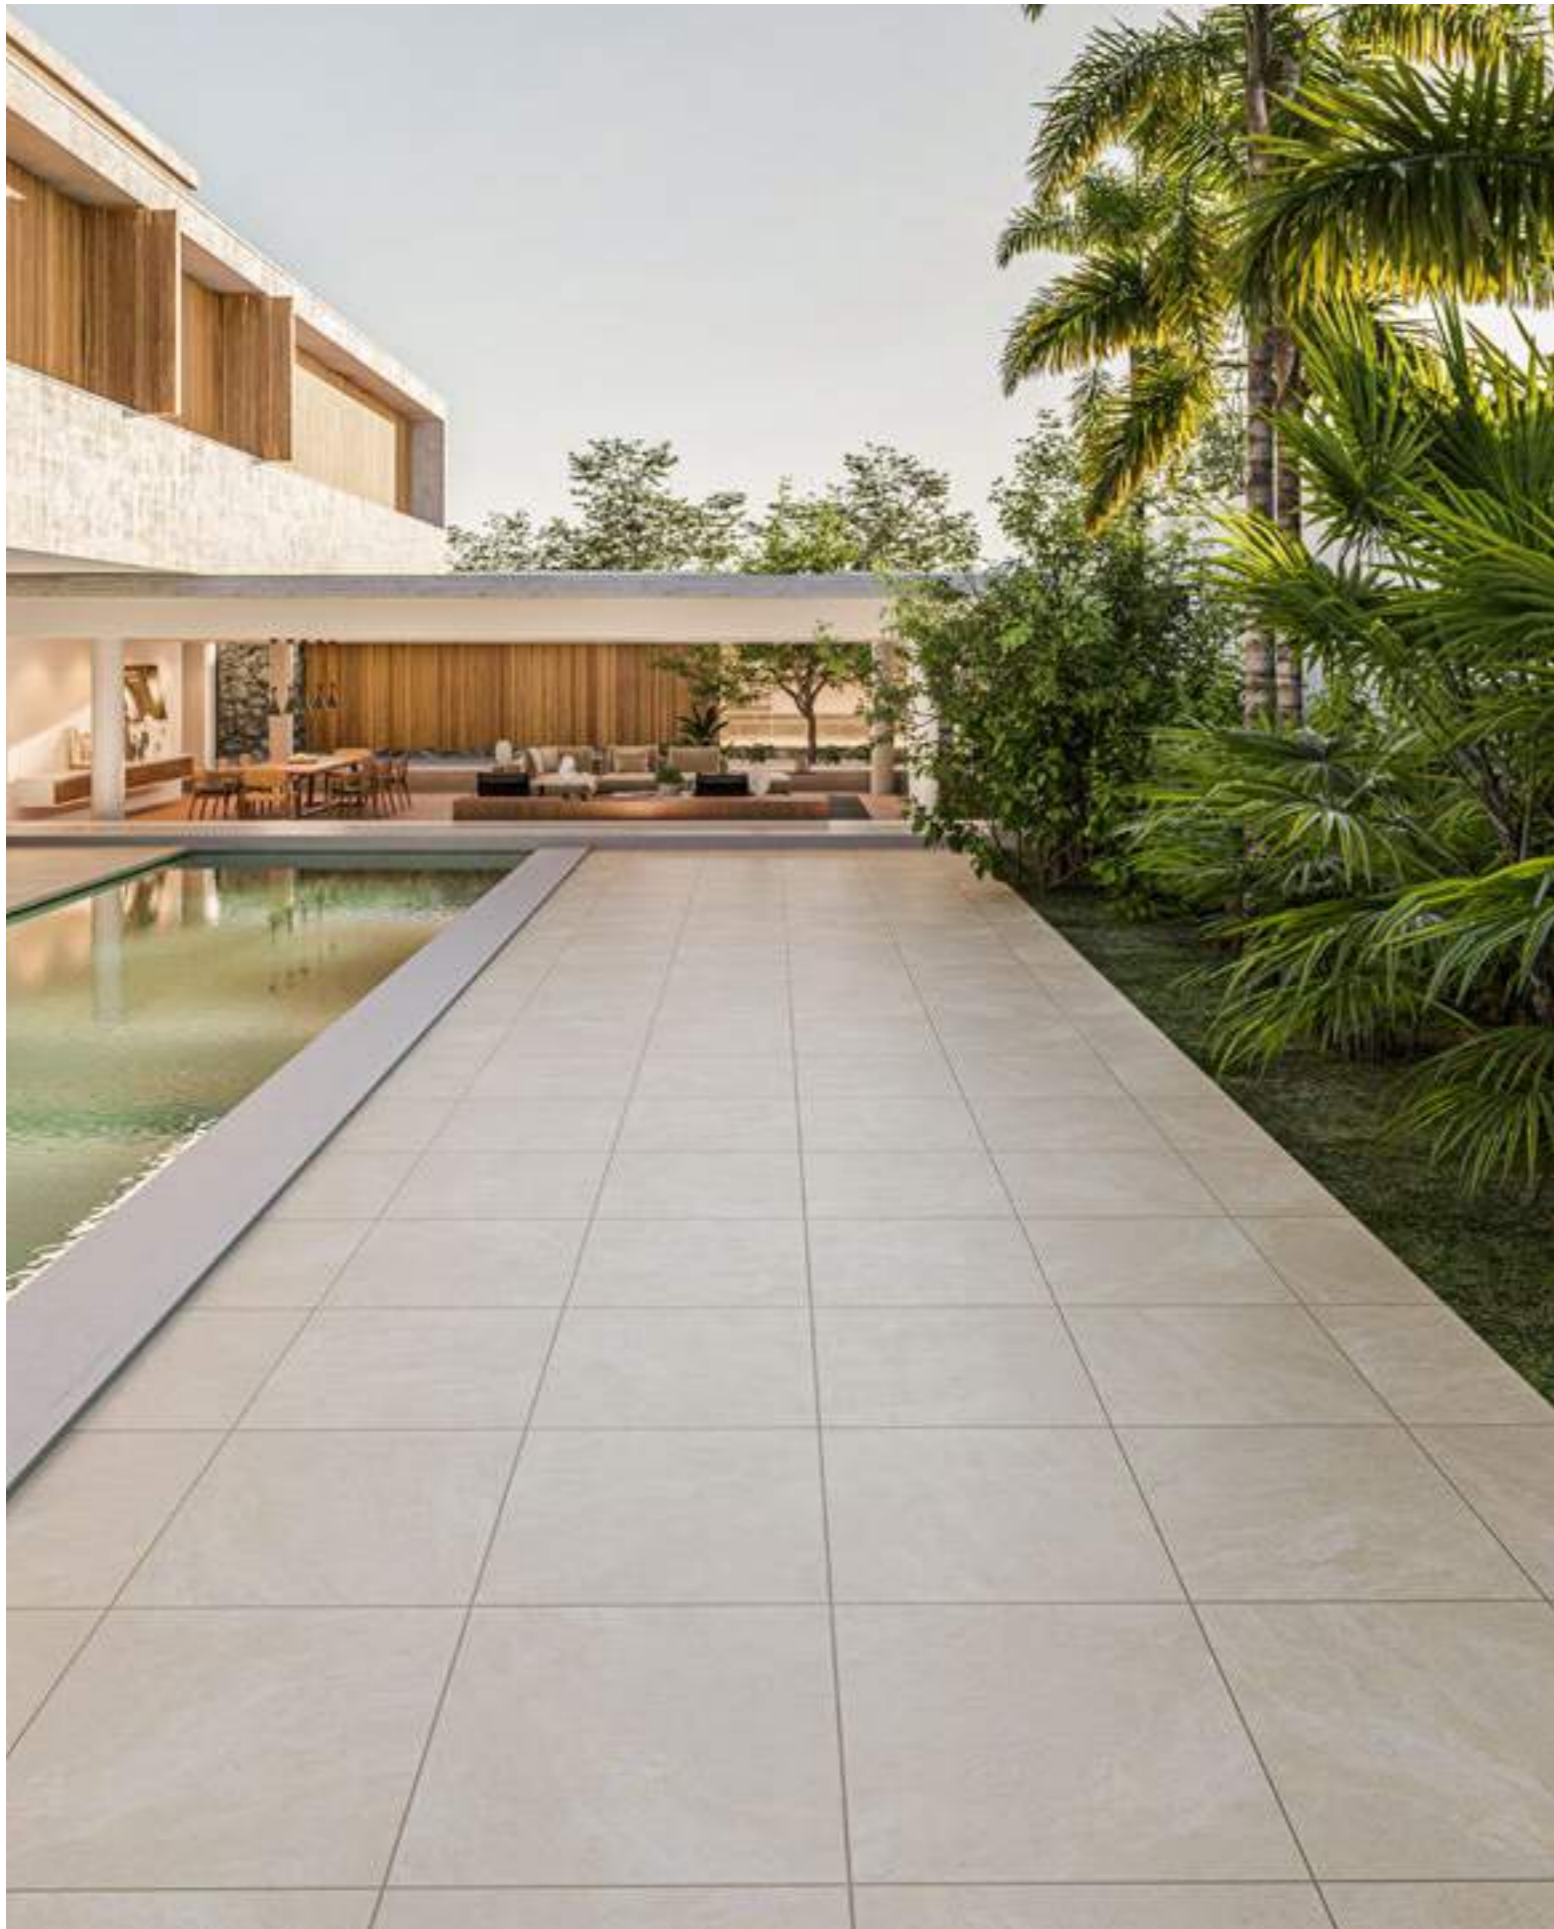

### AVAILABLE SIZES

60 x 90 cm  
60 x 60 cm

**bethel**  
grey

100% SIZE

**FINISHES**

Textured touch  
Anti slip matt

**AVAILABLE SIZES**

60 x 90 cm  
60 x 60 cm

### AVAILABLE SIZES

60 x 90 cm  
60 x 60 cm