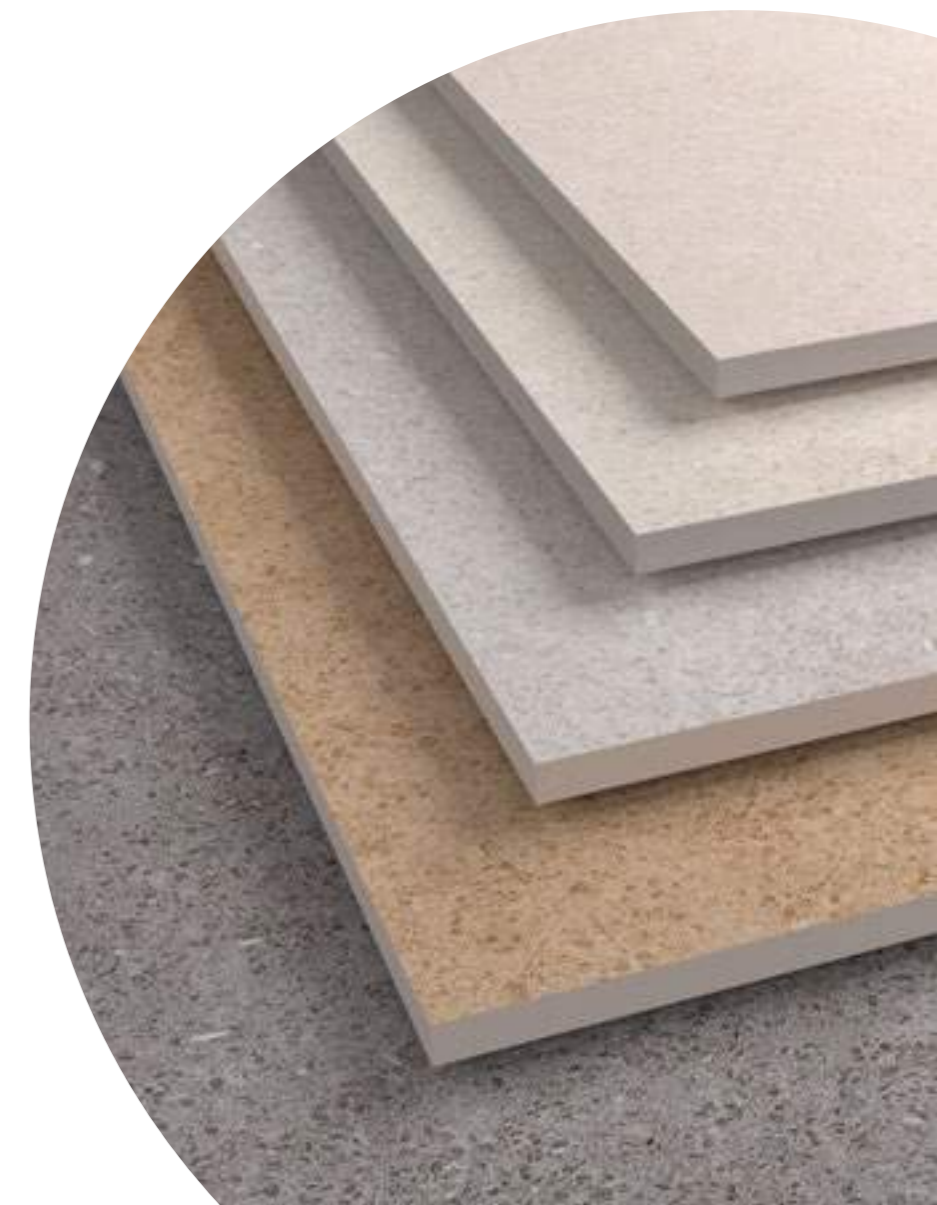

district collection

- ivory
- cream
- lt. grey
- dk. beige
- grey