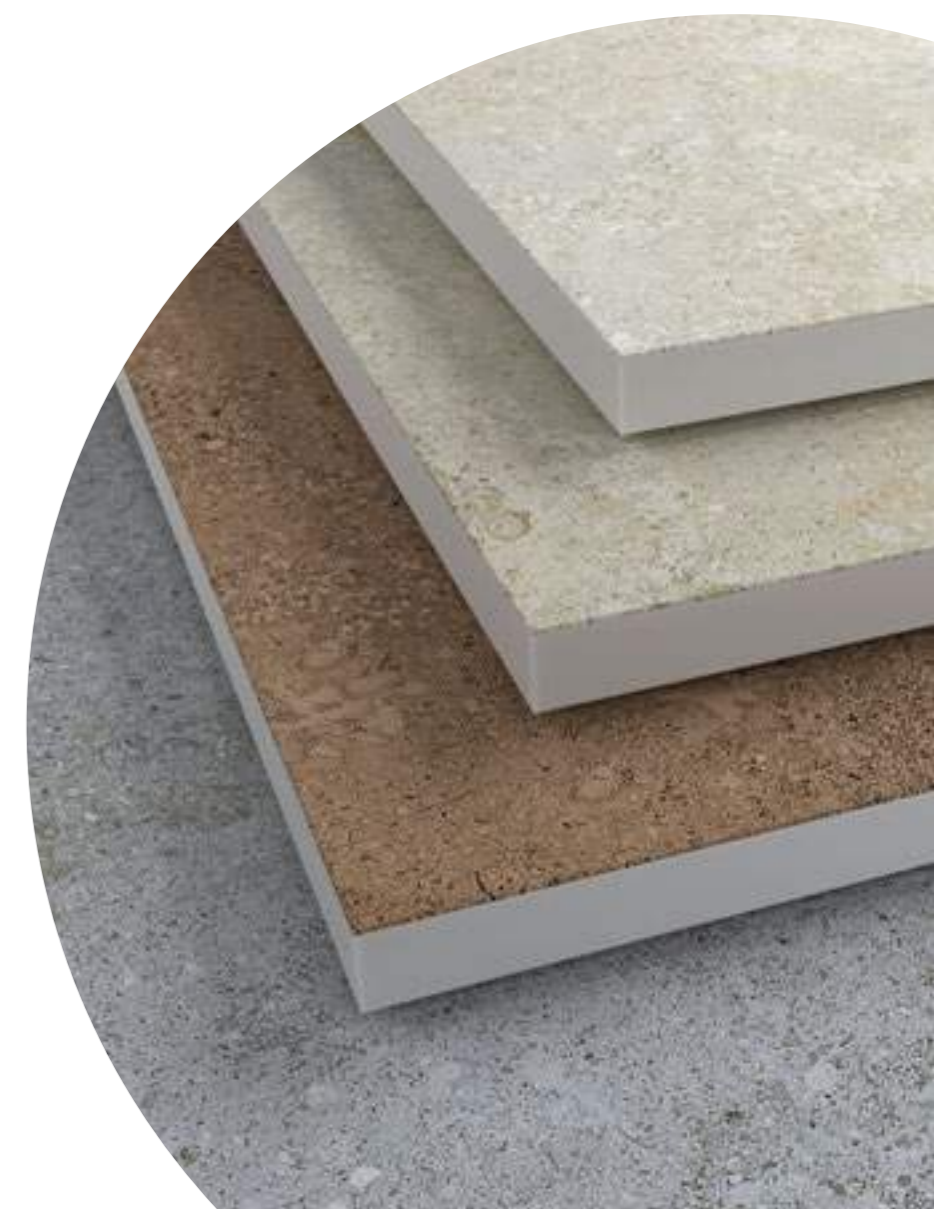

dakota collection

- ivory
- sand
- brown
- grey

60 x 60