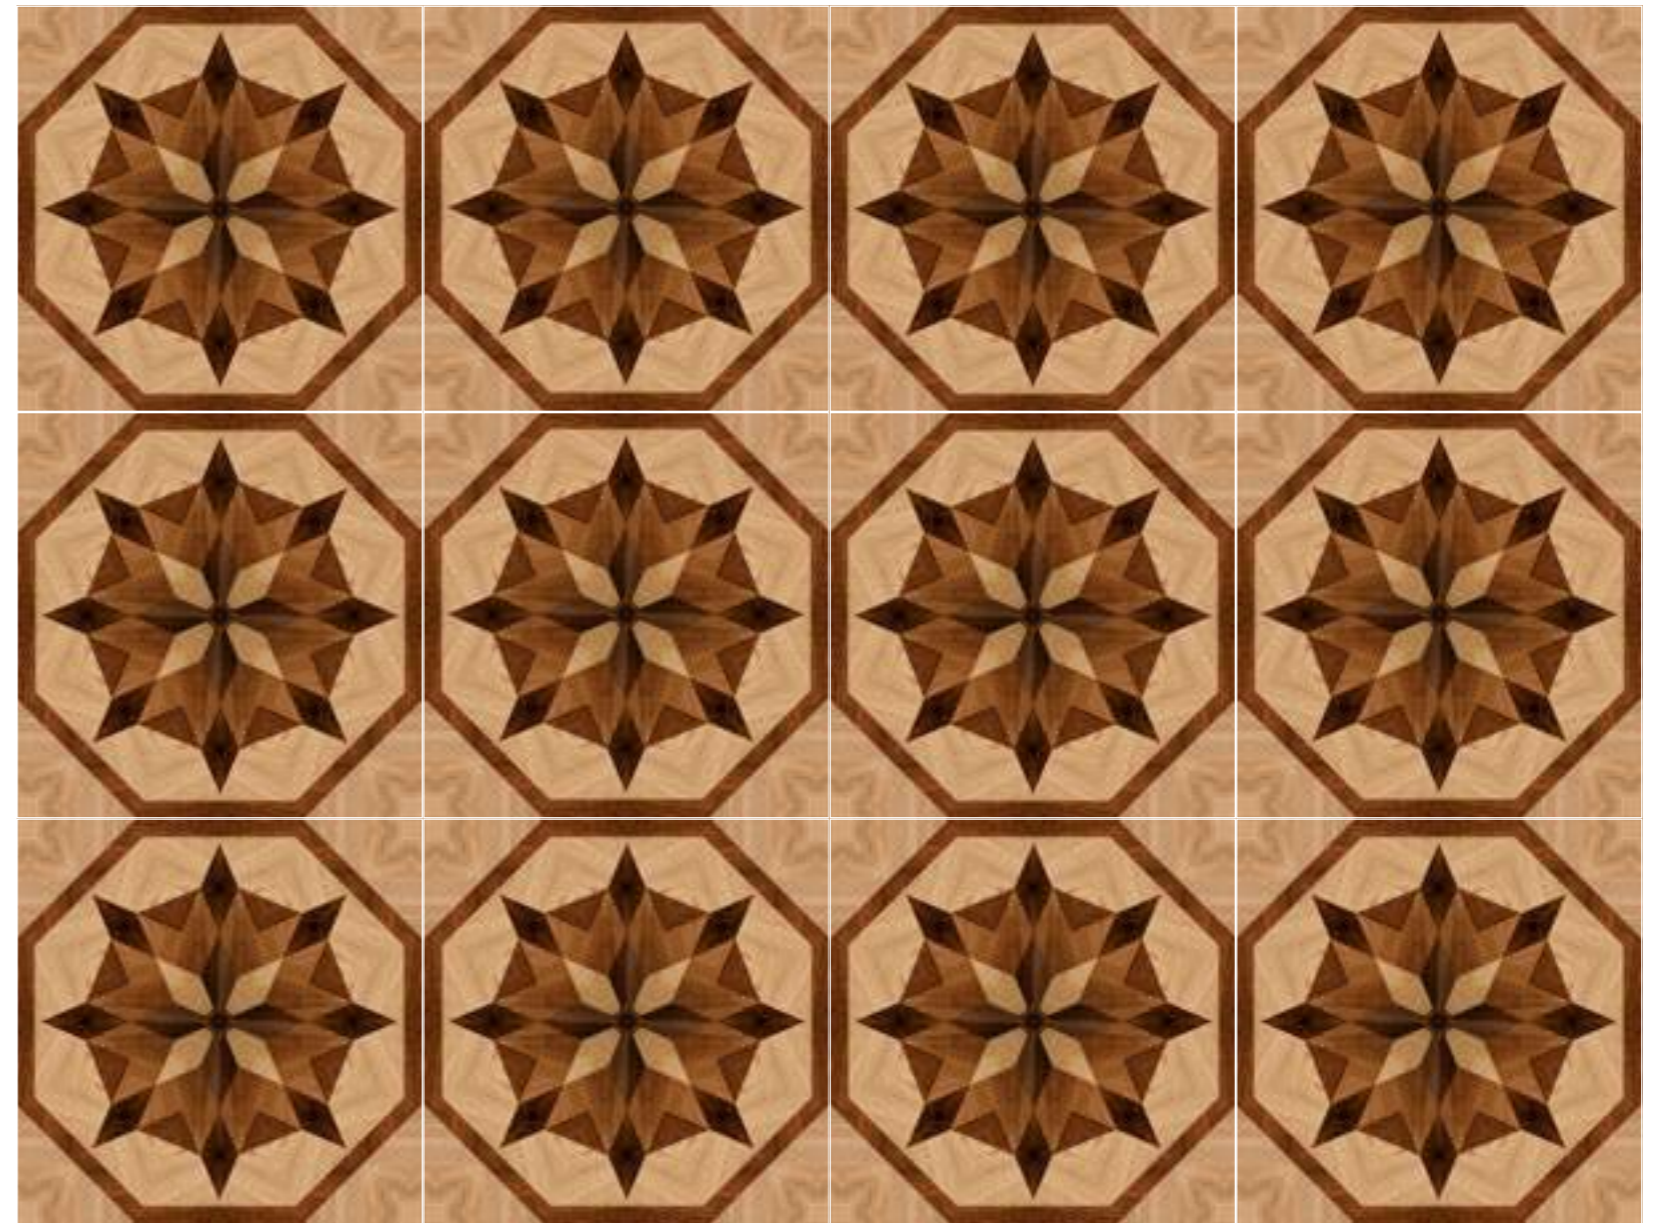

60 x 60 cm rect.

boise  
cream

100% SIZE

FINISHES

Natural touch  
Special effect  
Matt

AVAILABLE SIZES

60 x 60 cm rect.

ensign  
mix