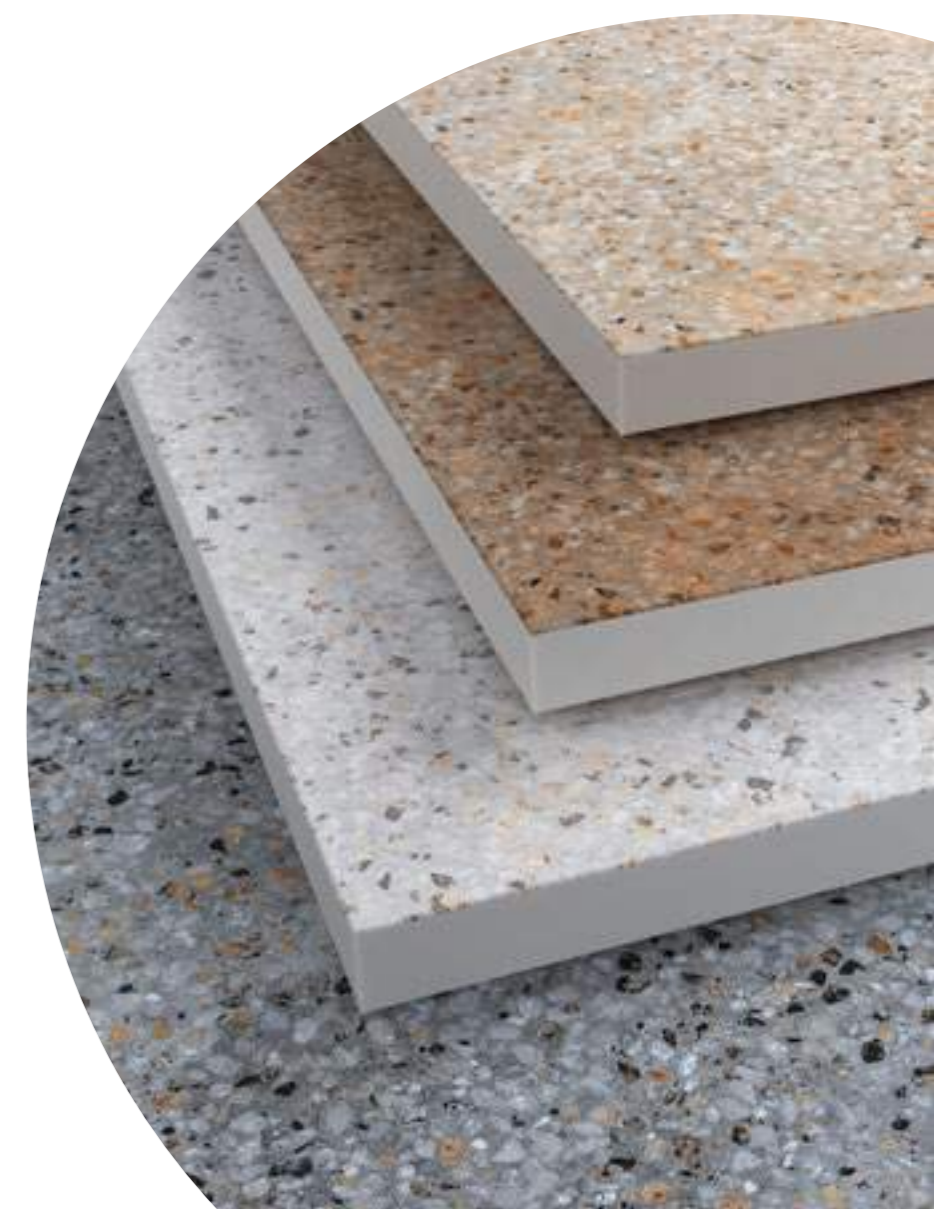

salt collection

- cream
- brown
- lt. grey
- grey

60 x 60