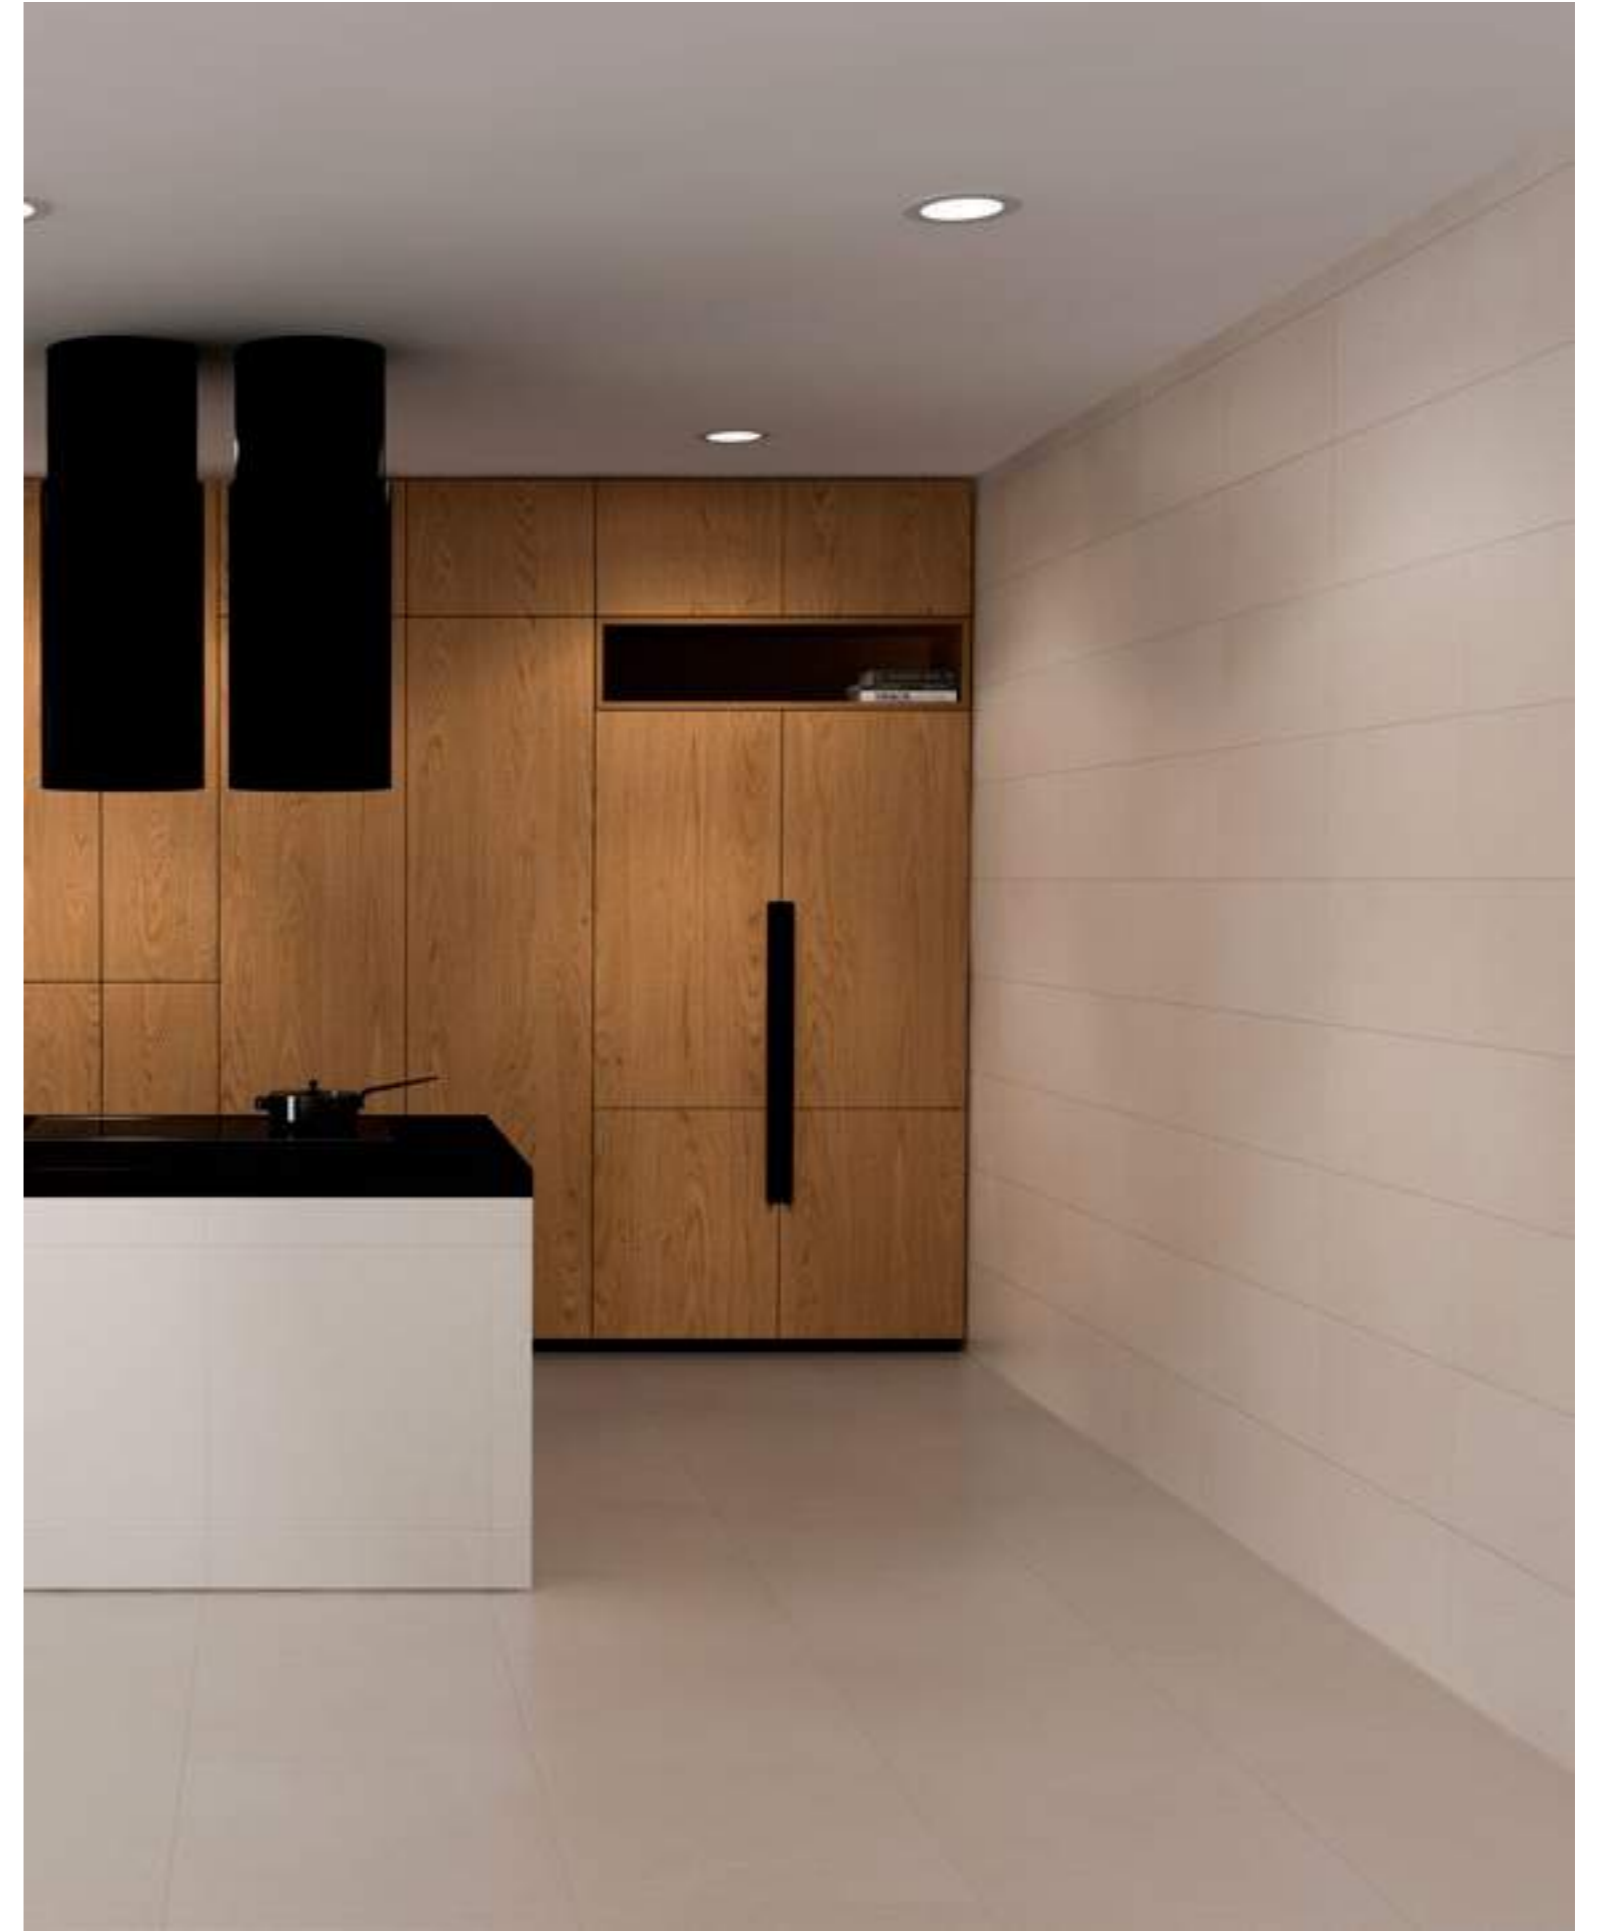

# lode collection

-  cream
-  lt. grey
-  grey

**lode**  
cream

100% SIZE

**FINISHES**  
Natural touch  
Matt

**AVAILABLE SIZES**  
60 x 120 cm rect.  
60 x 60 cm rect.  
30 x 60 cm rect.