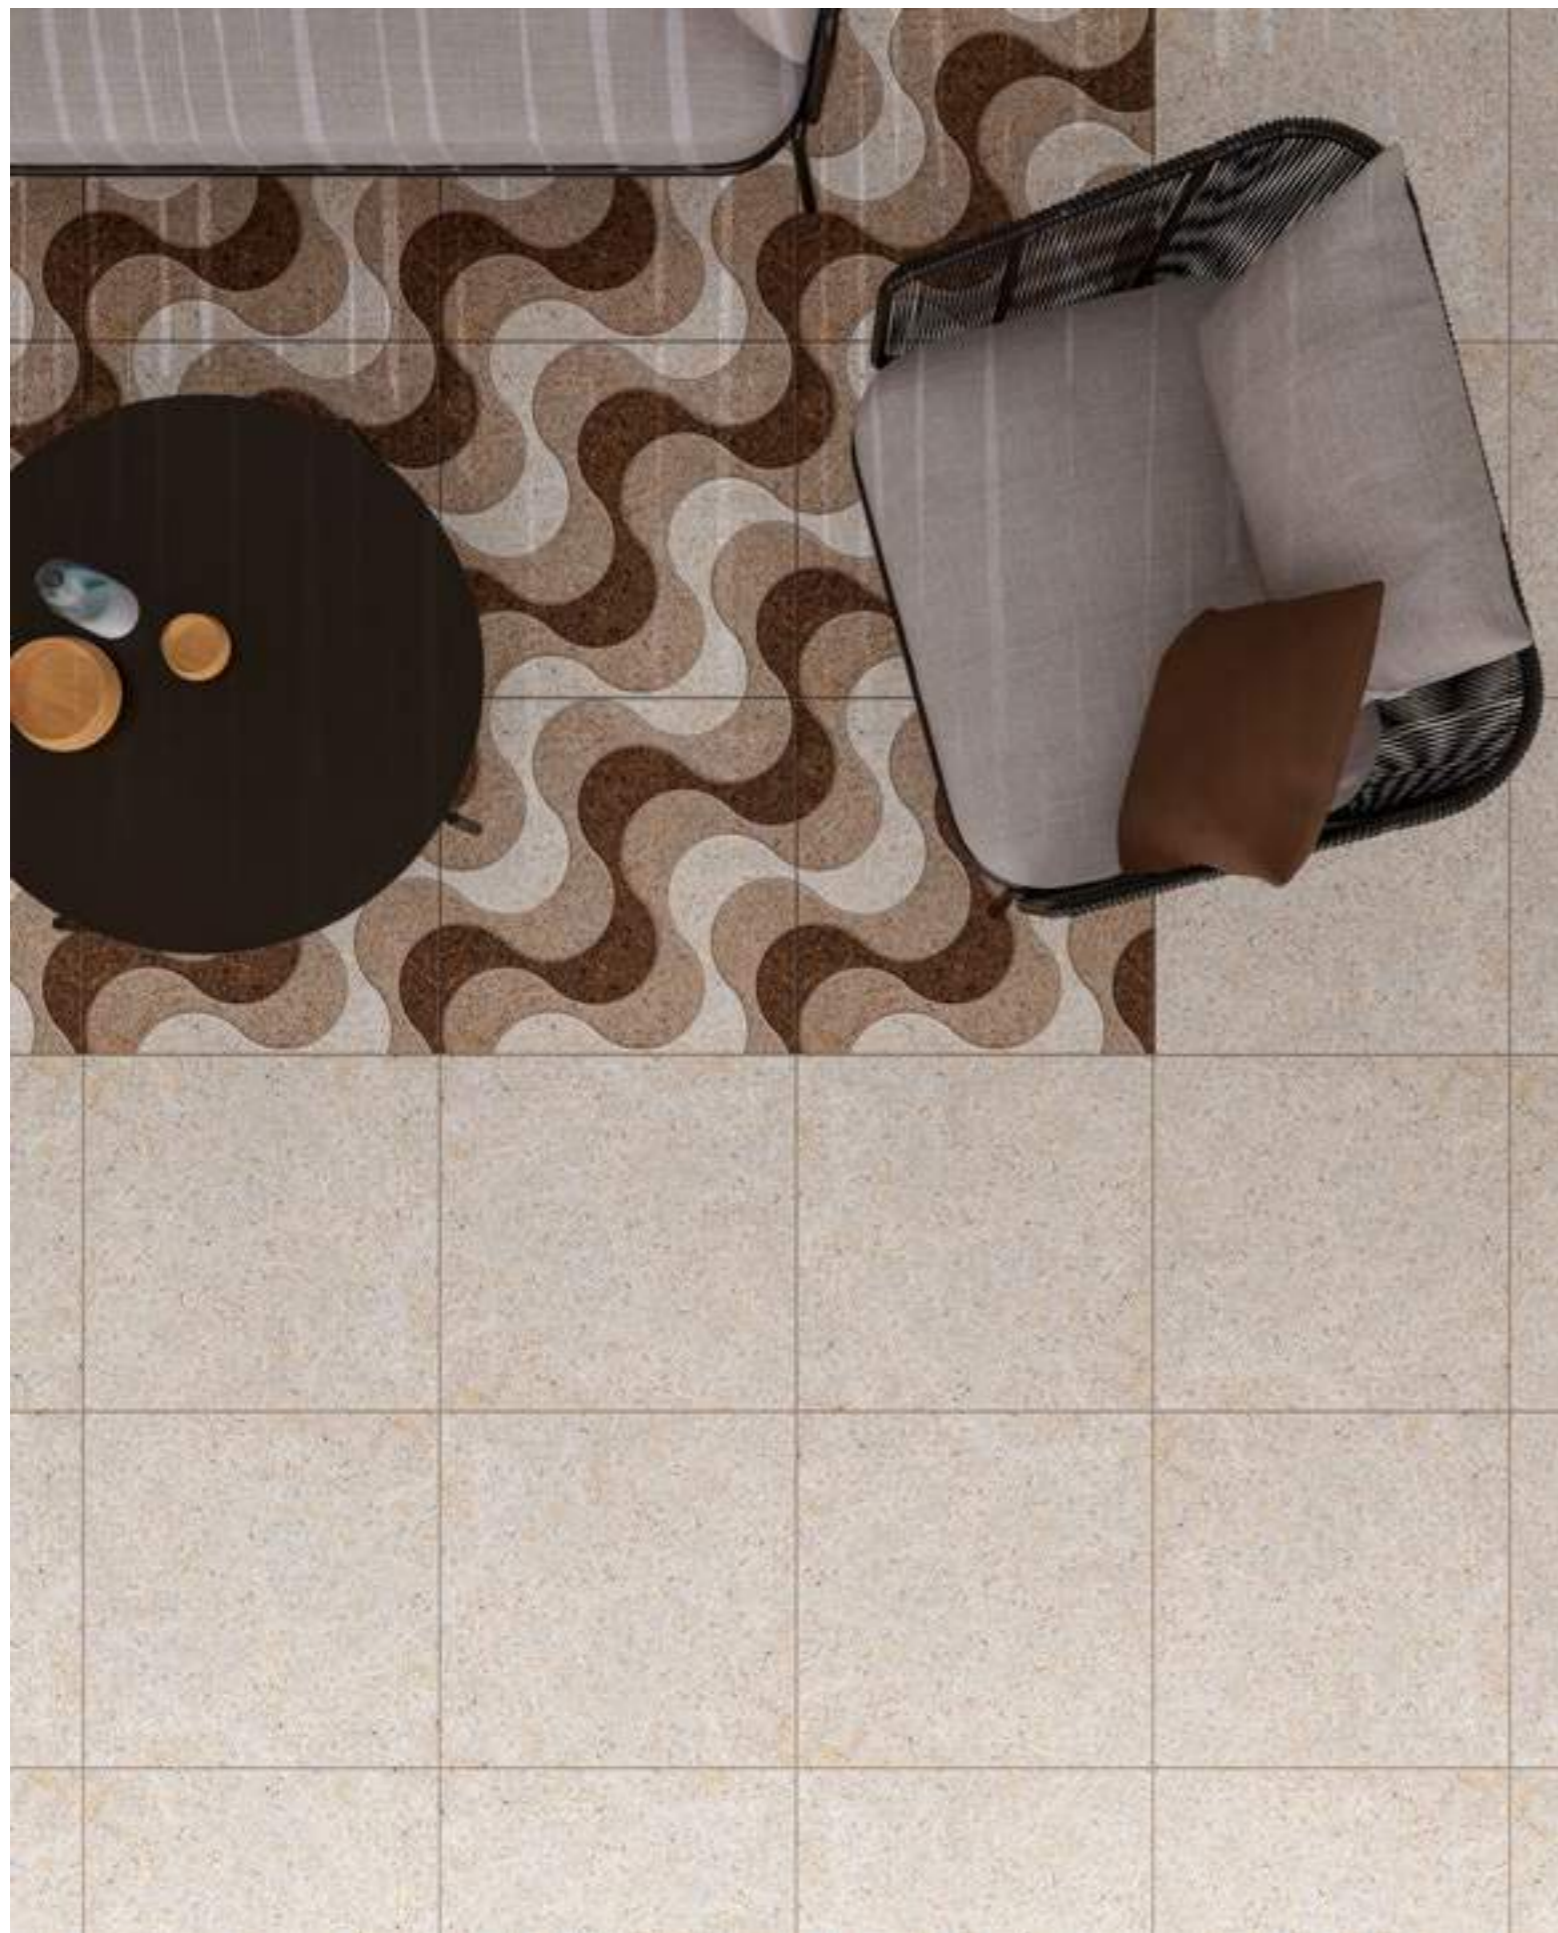

provenza  
beige

100% SIZE

**FINISHES**

Textured touch  
Anti slip matt

**AVAILABLE SIZES**

60 x 120 cm  
60 x 90 cm  
60 x 60 cm