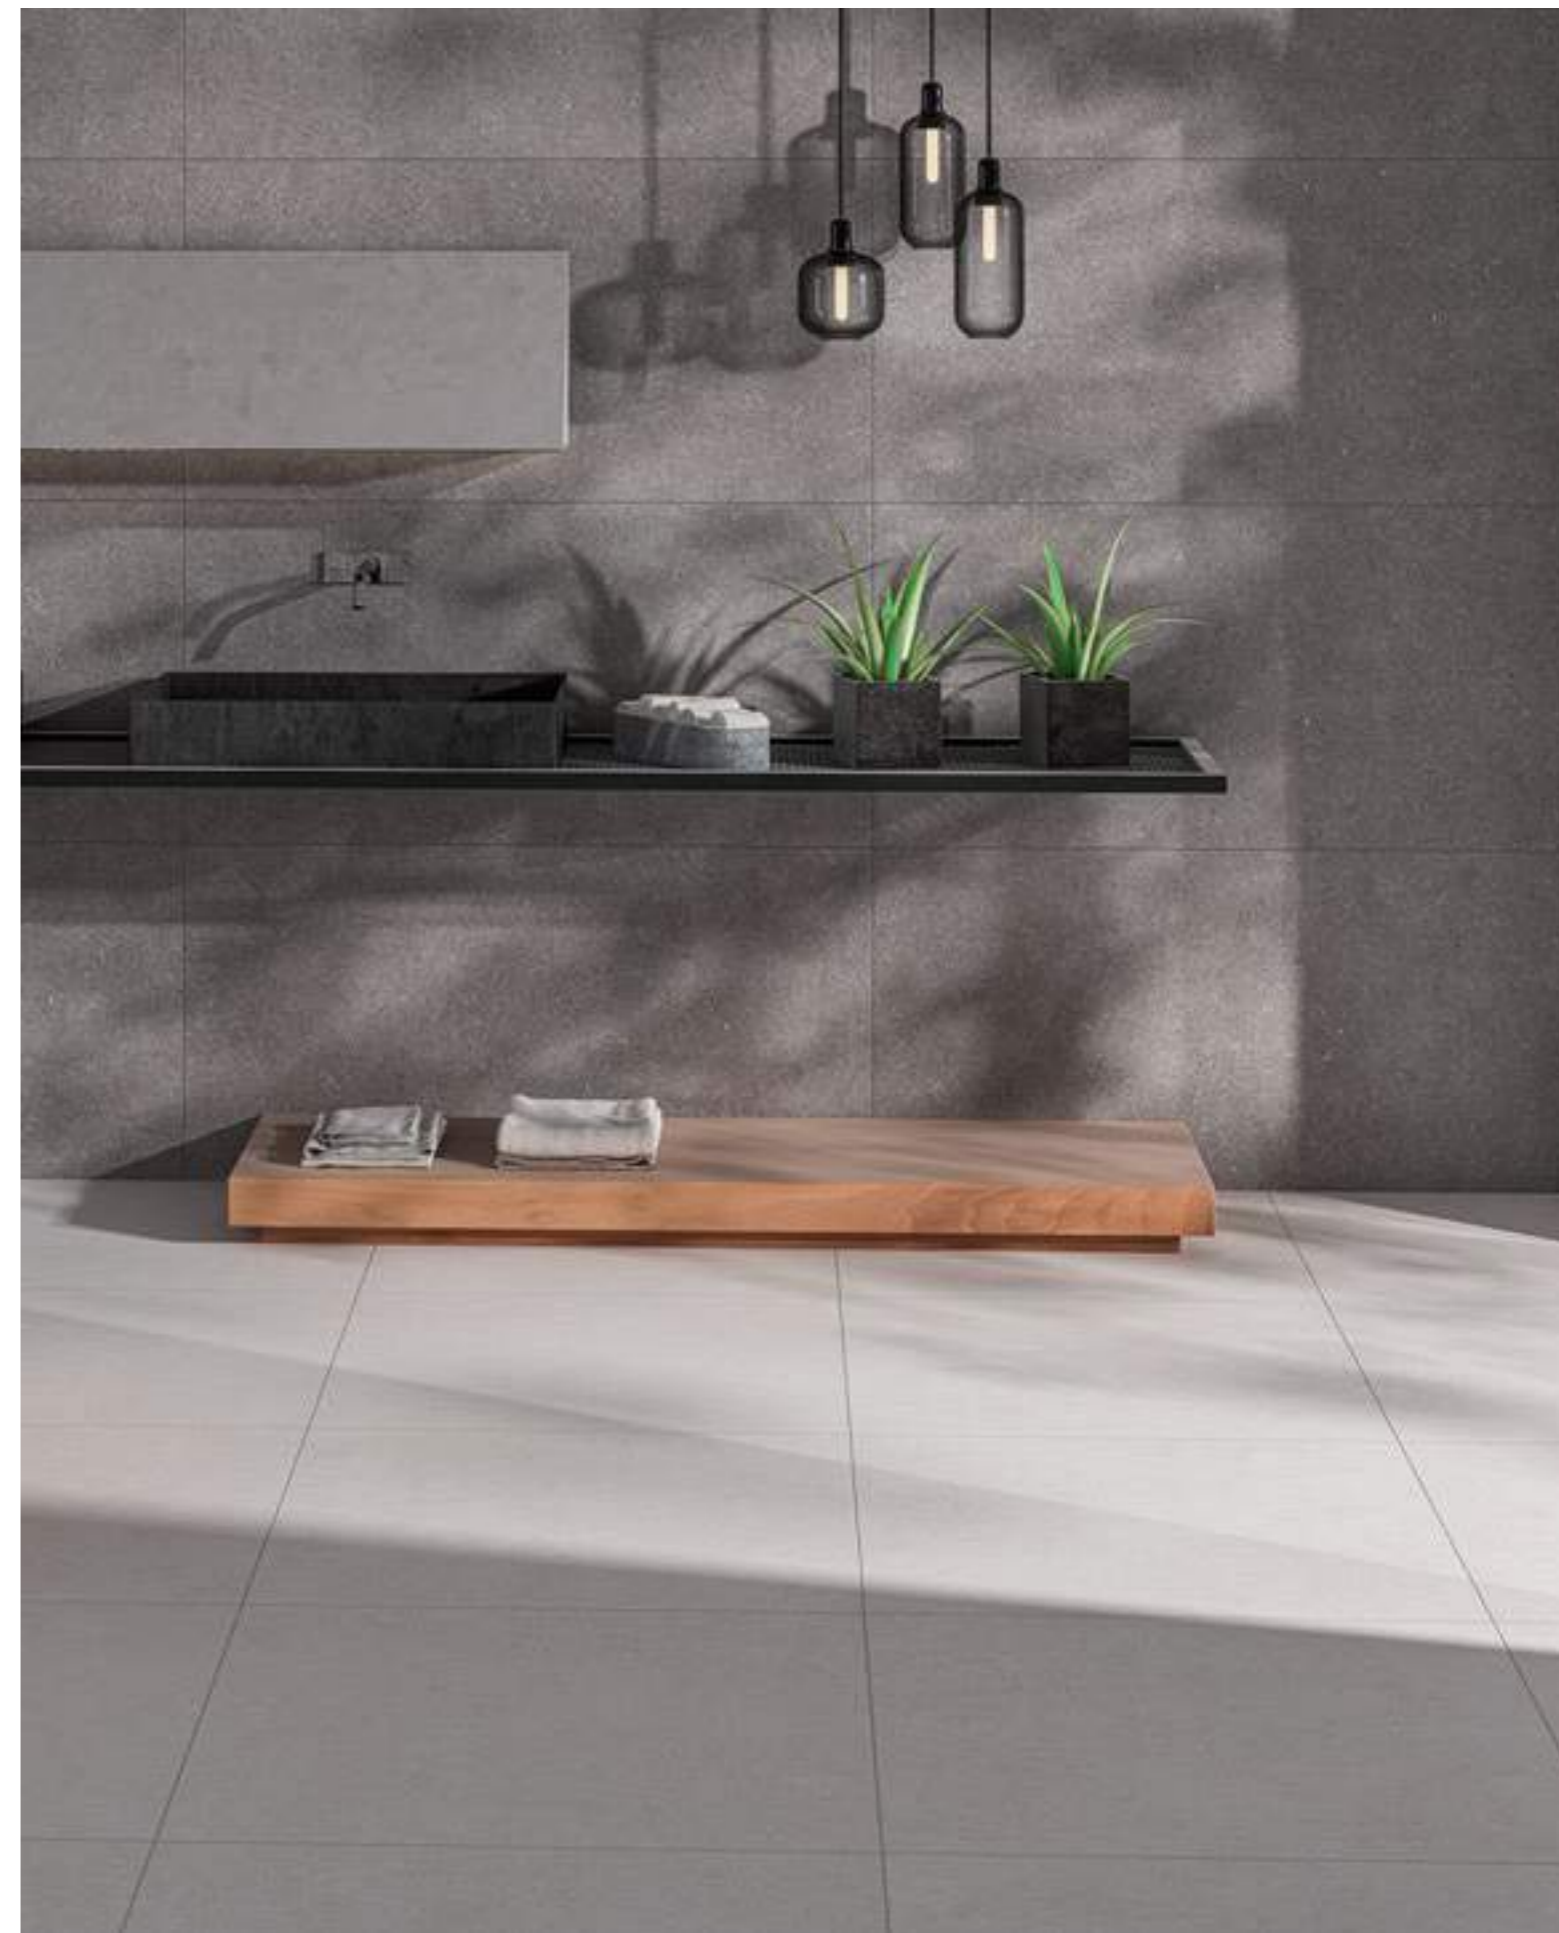

AVAILABLE SIZES

60 x 120 cm rect.
60 x 60 cm rect.
30 x 60 cm rect.