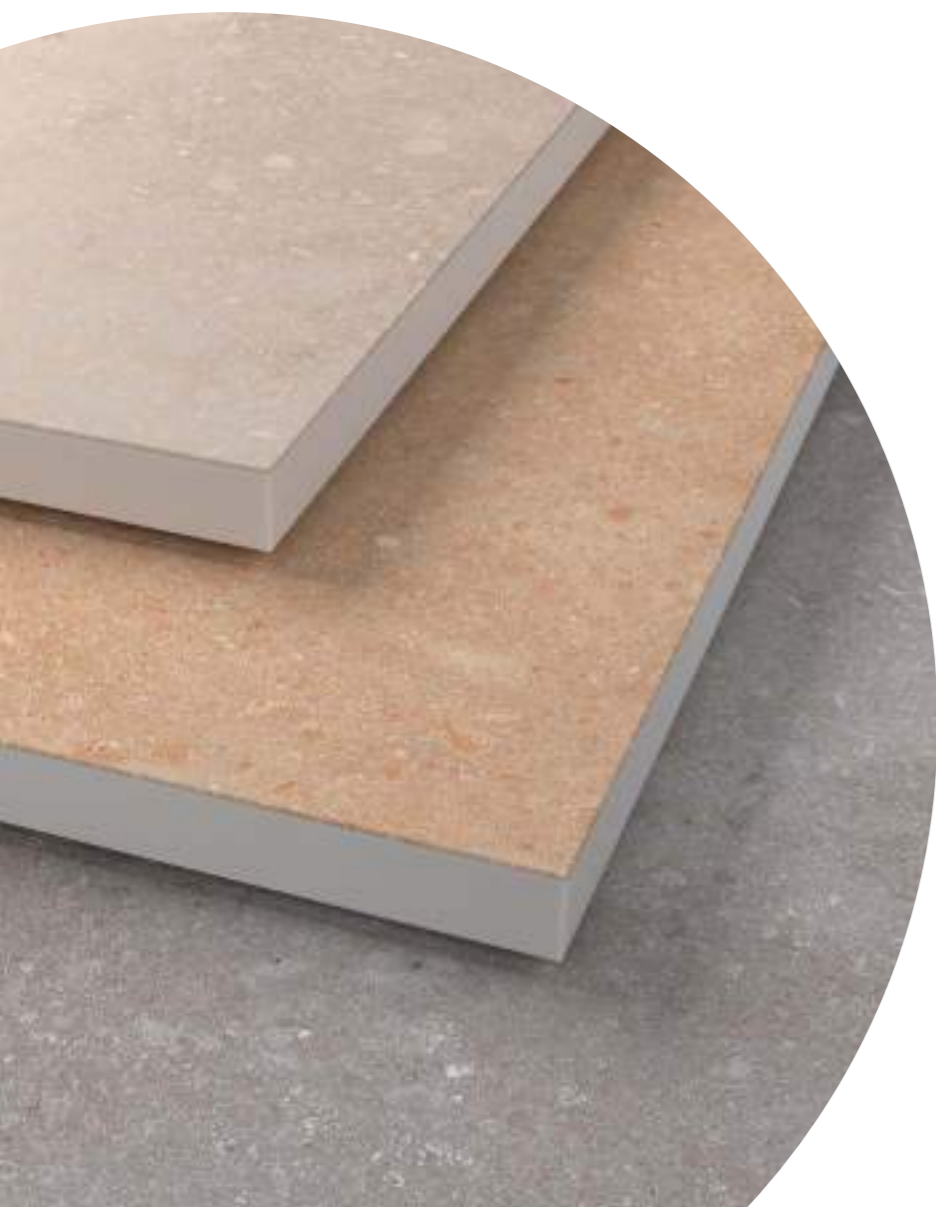

atlantide collection