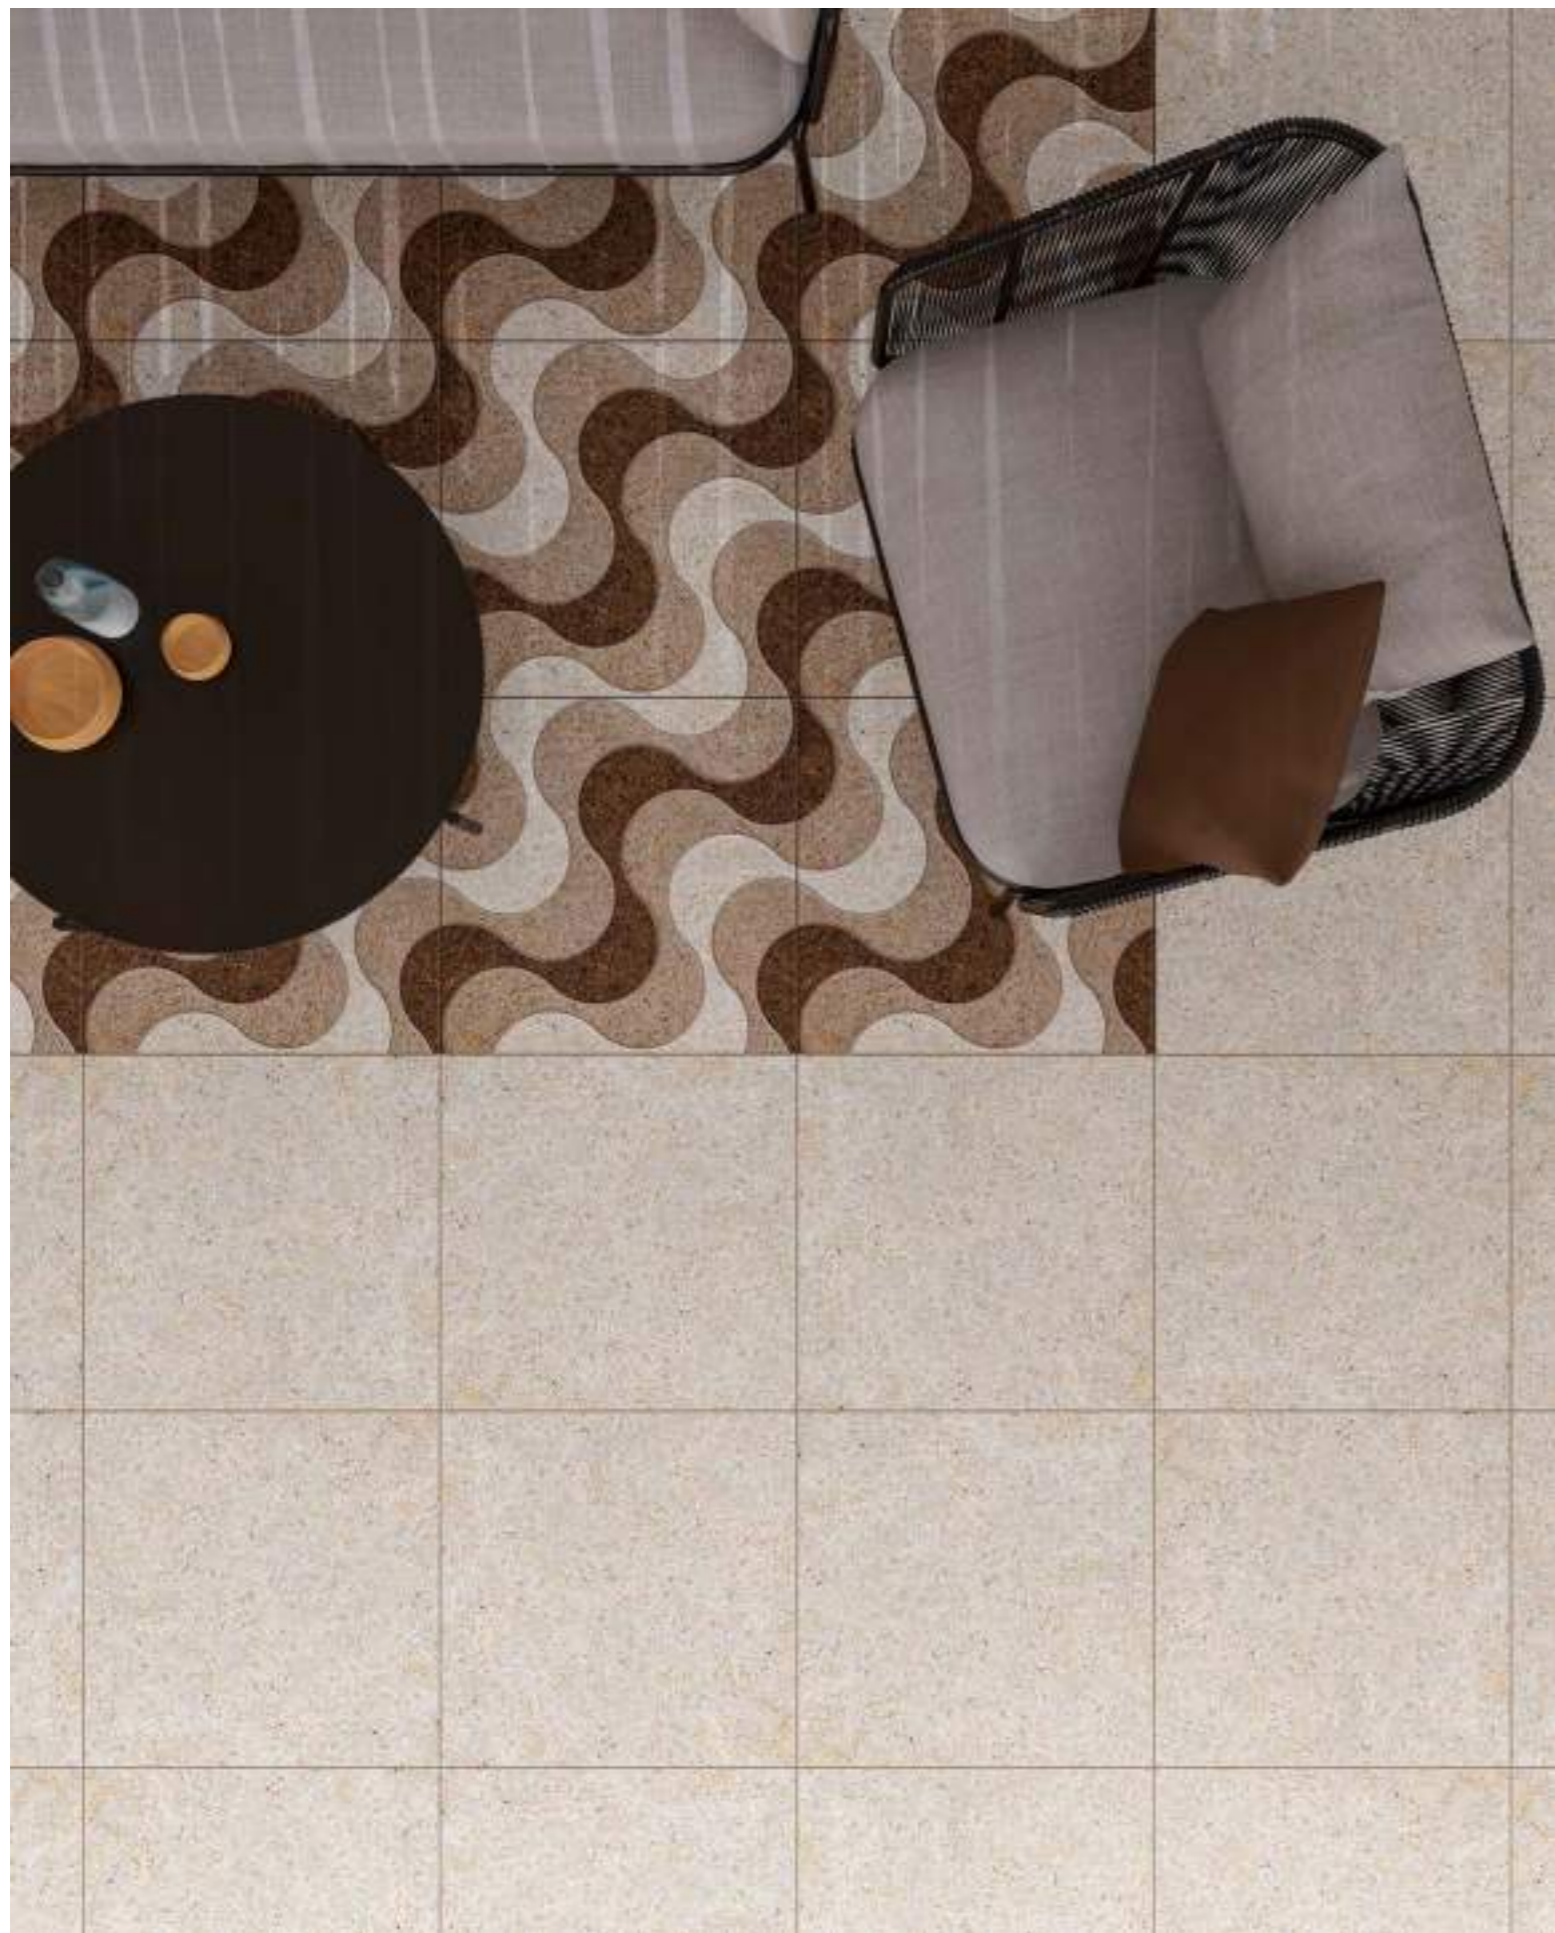

provenza  
beige

100% SIZE

**FINISHES**

Textured touch  
Anti slip matt

**AVAILABLE SIZES**

60 x 120 cm  
60 x 90 cm  
60 x 60 cm