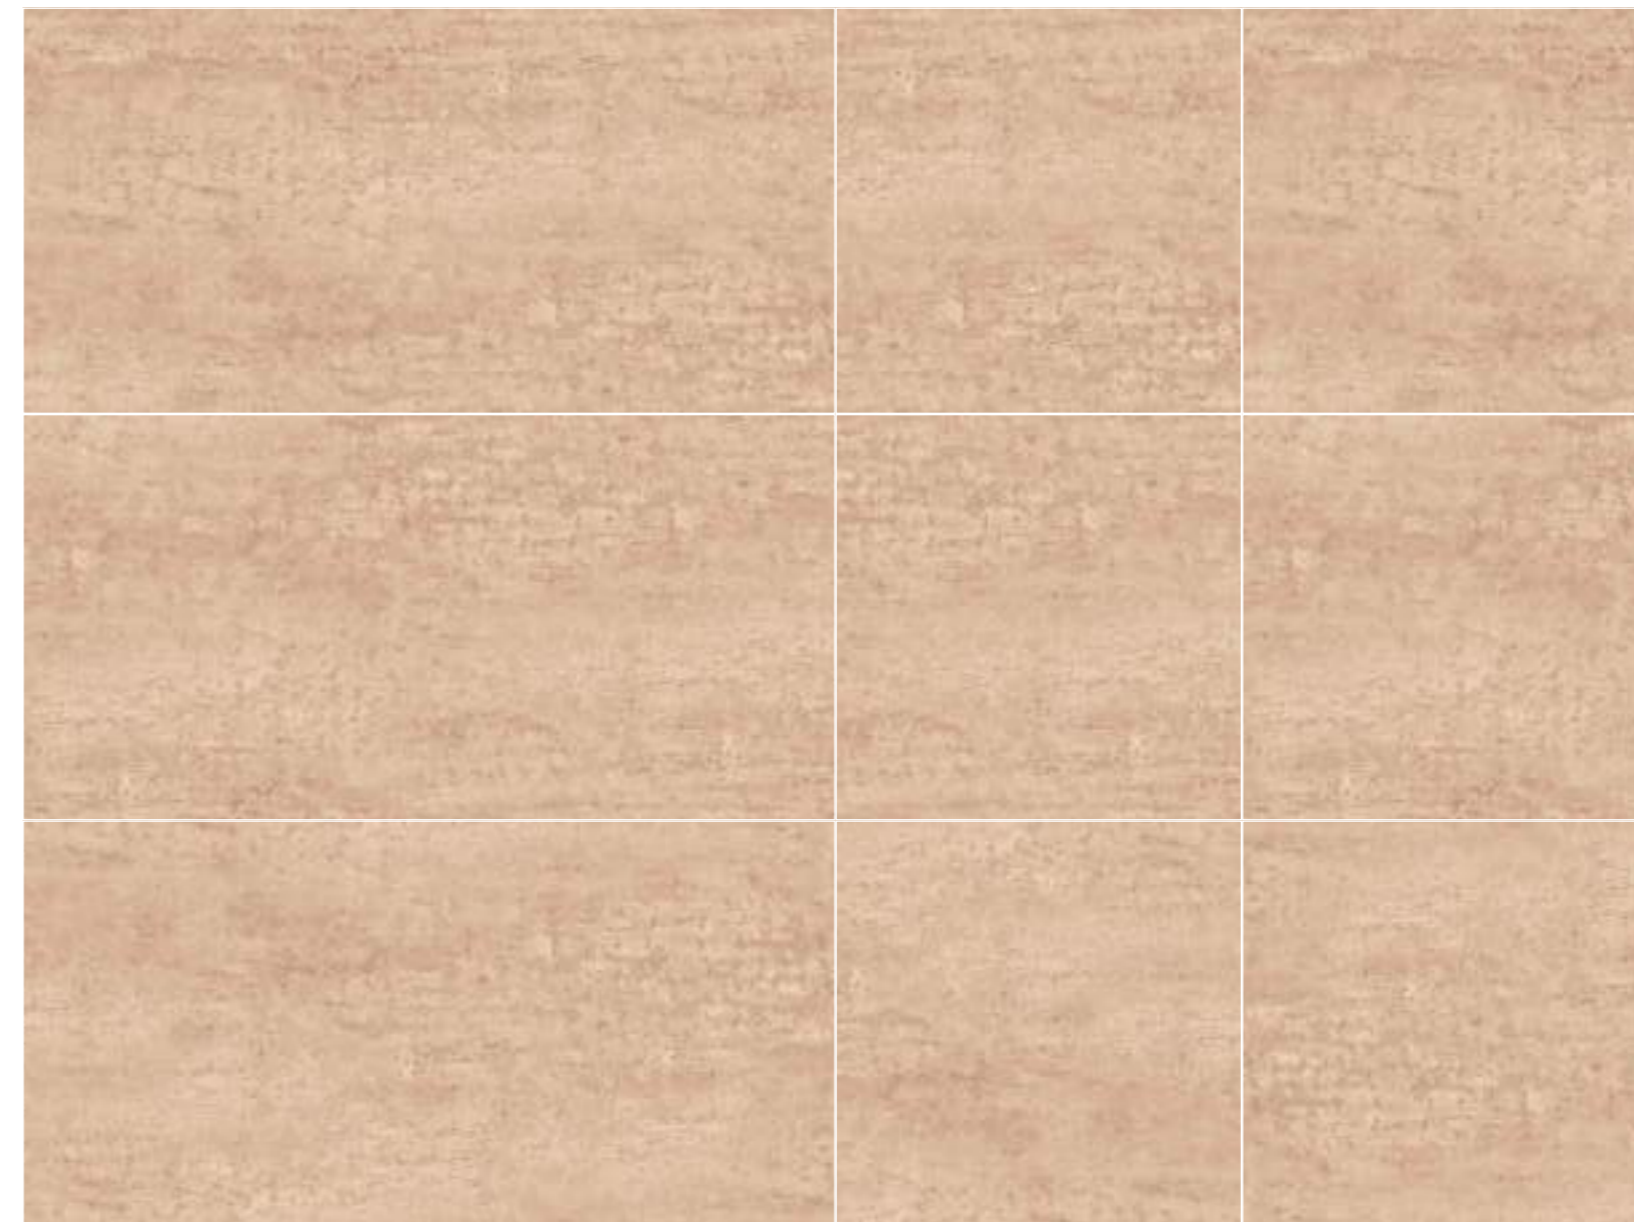

- white
- grey
- beige