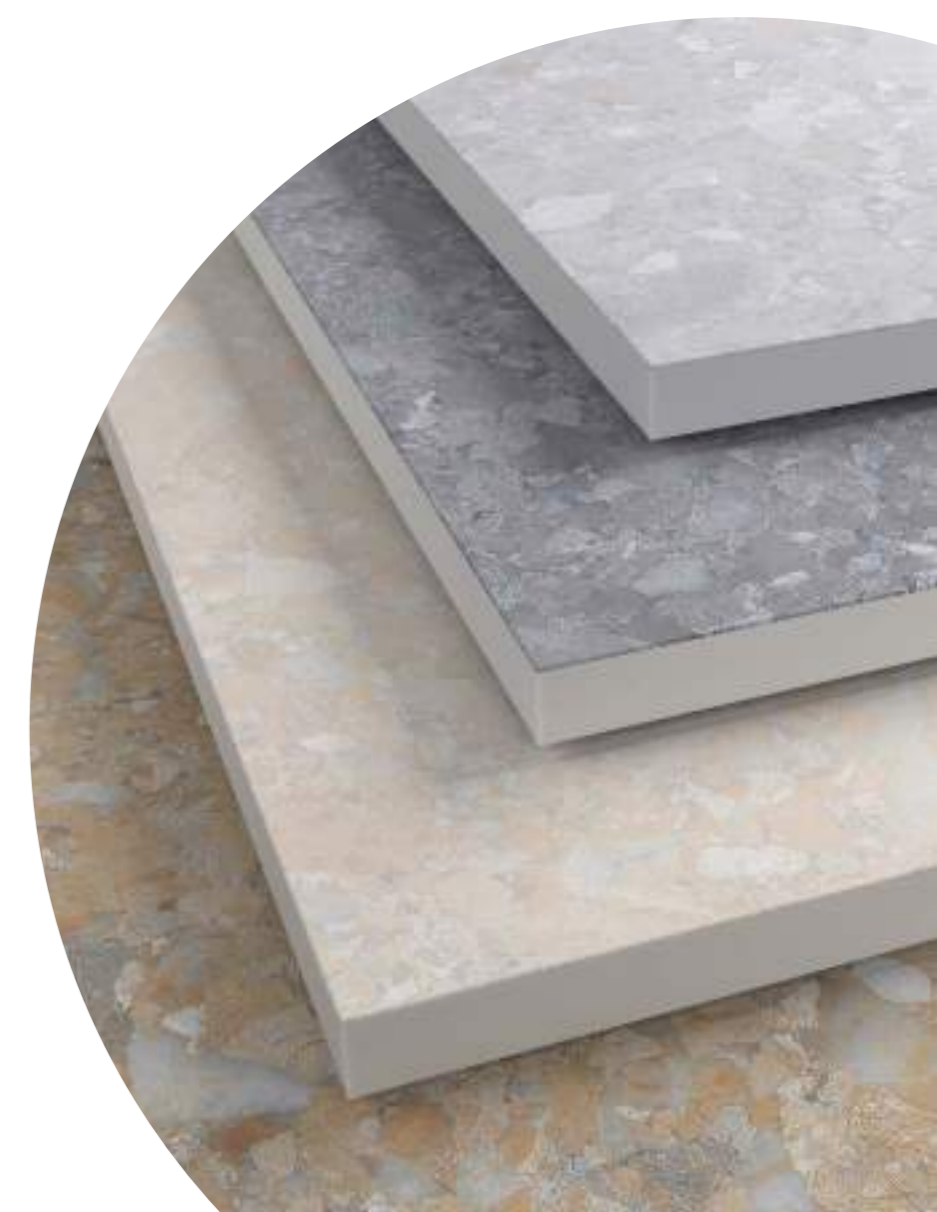

# ailin collection

-  cream
-  brown
-  lt. grey
-  grey

ailin  
brown

100% SIZE

**FINISHES**

Textured touch  
Anti slip matt

**AVAILABLE SIZES**

60 x 90 cm  
60 x 60 cm