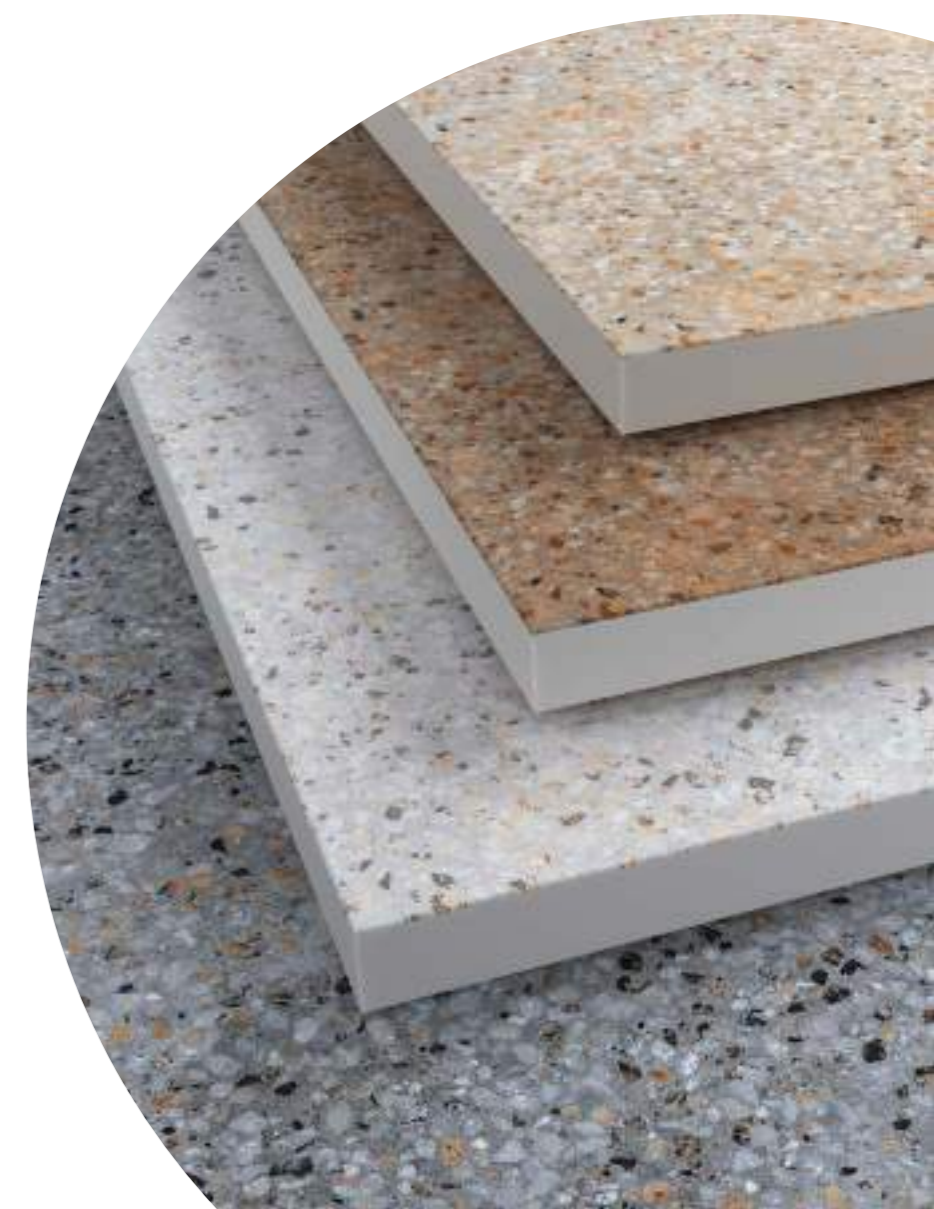

salt collection

- cream
- brown
- lt. grey
- grey

60 x 60