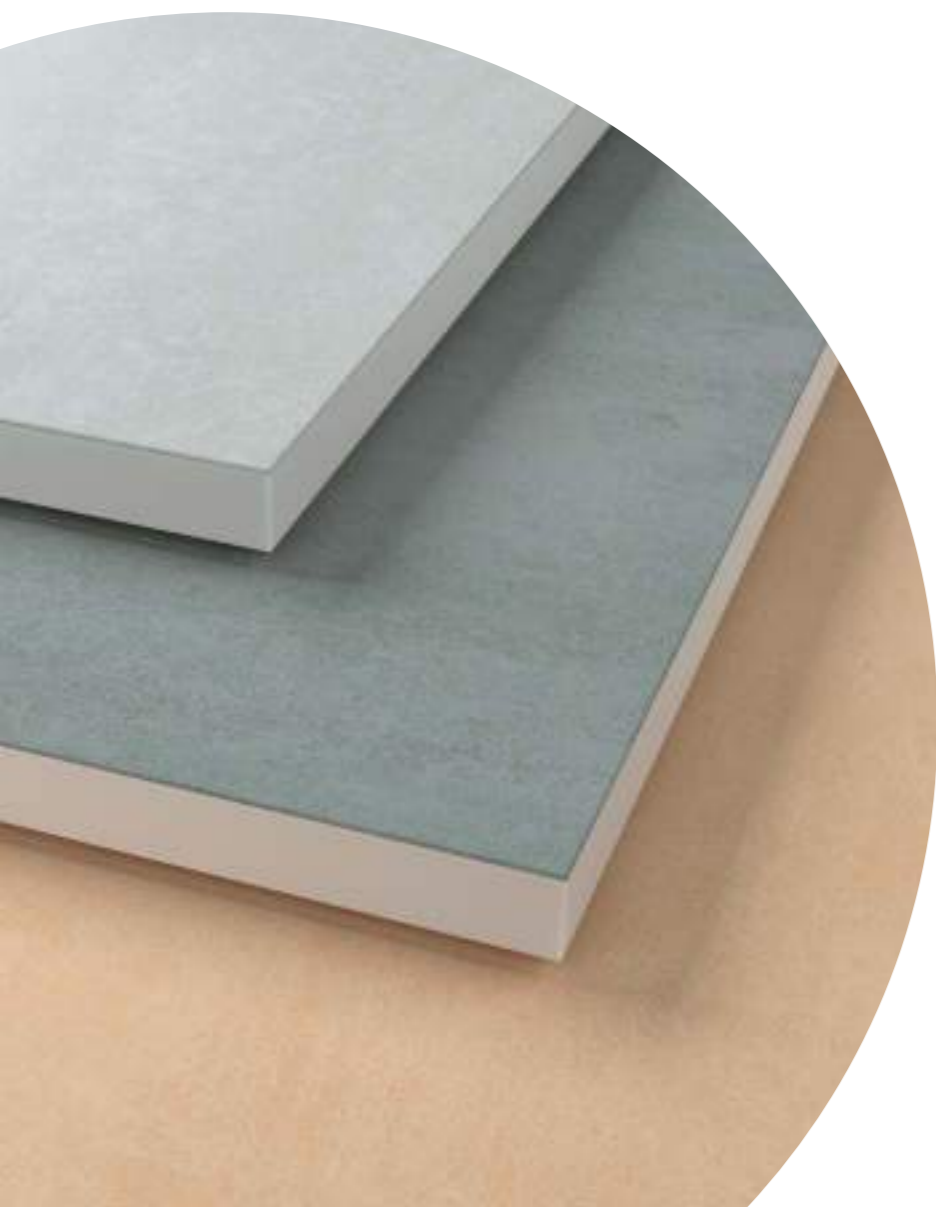

spazio collection