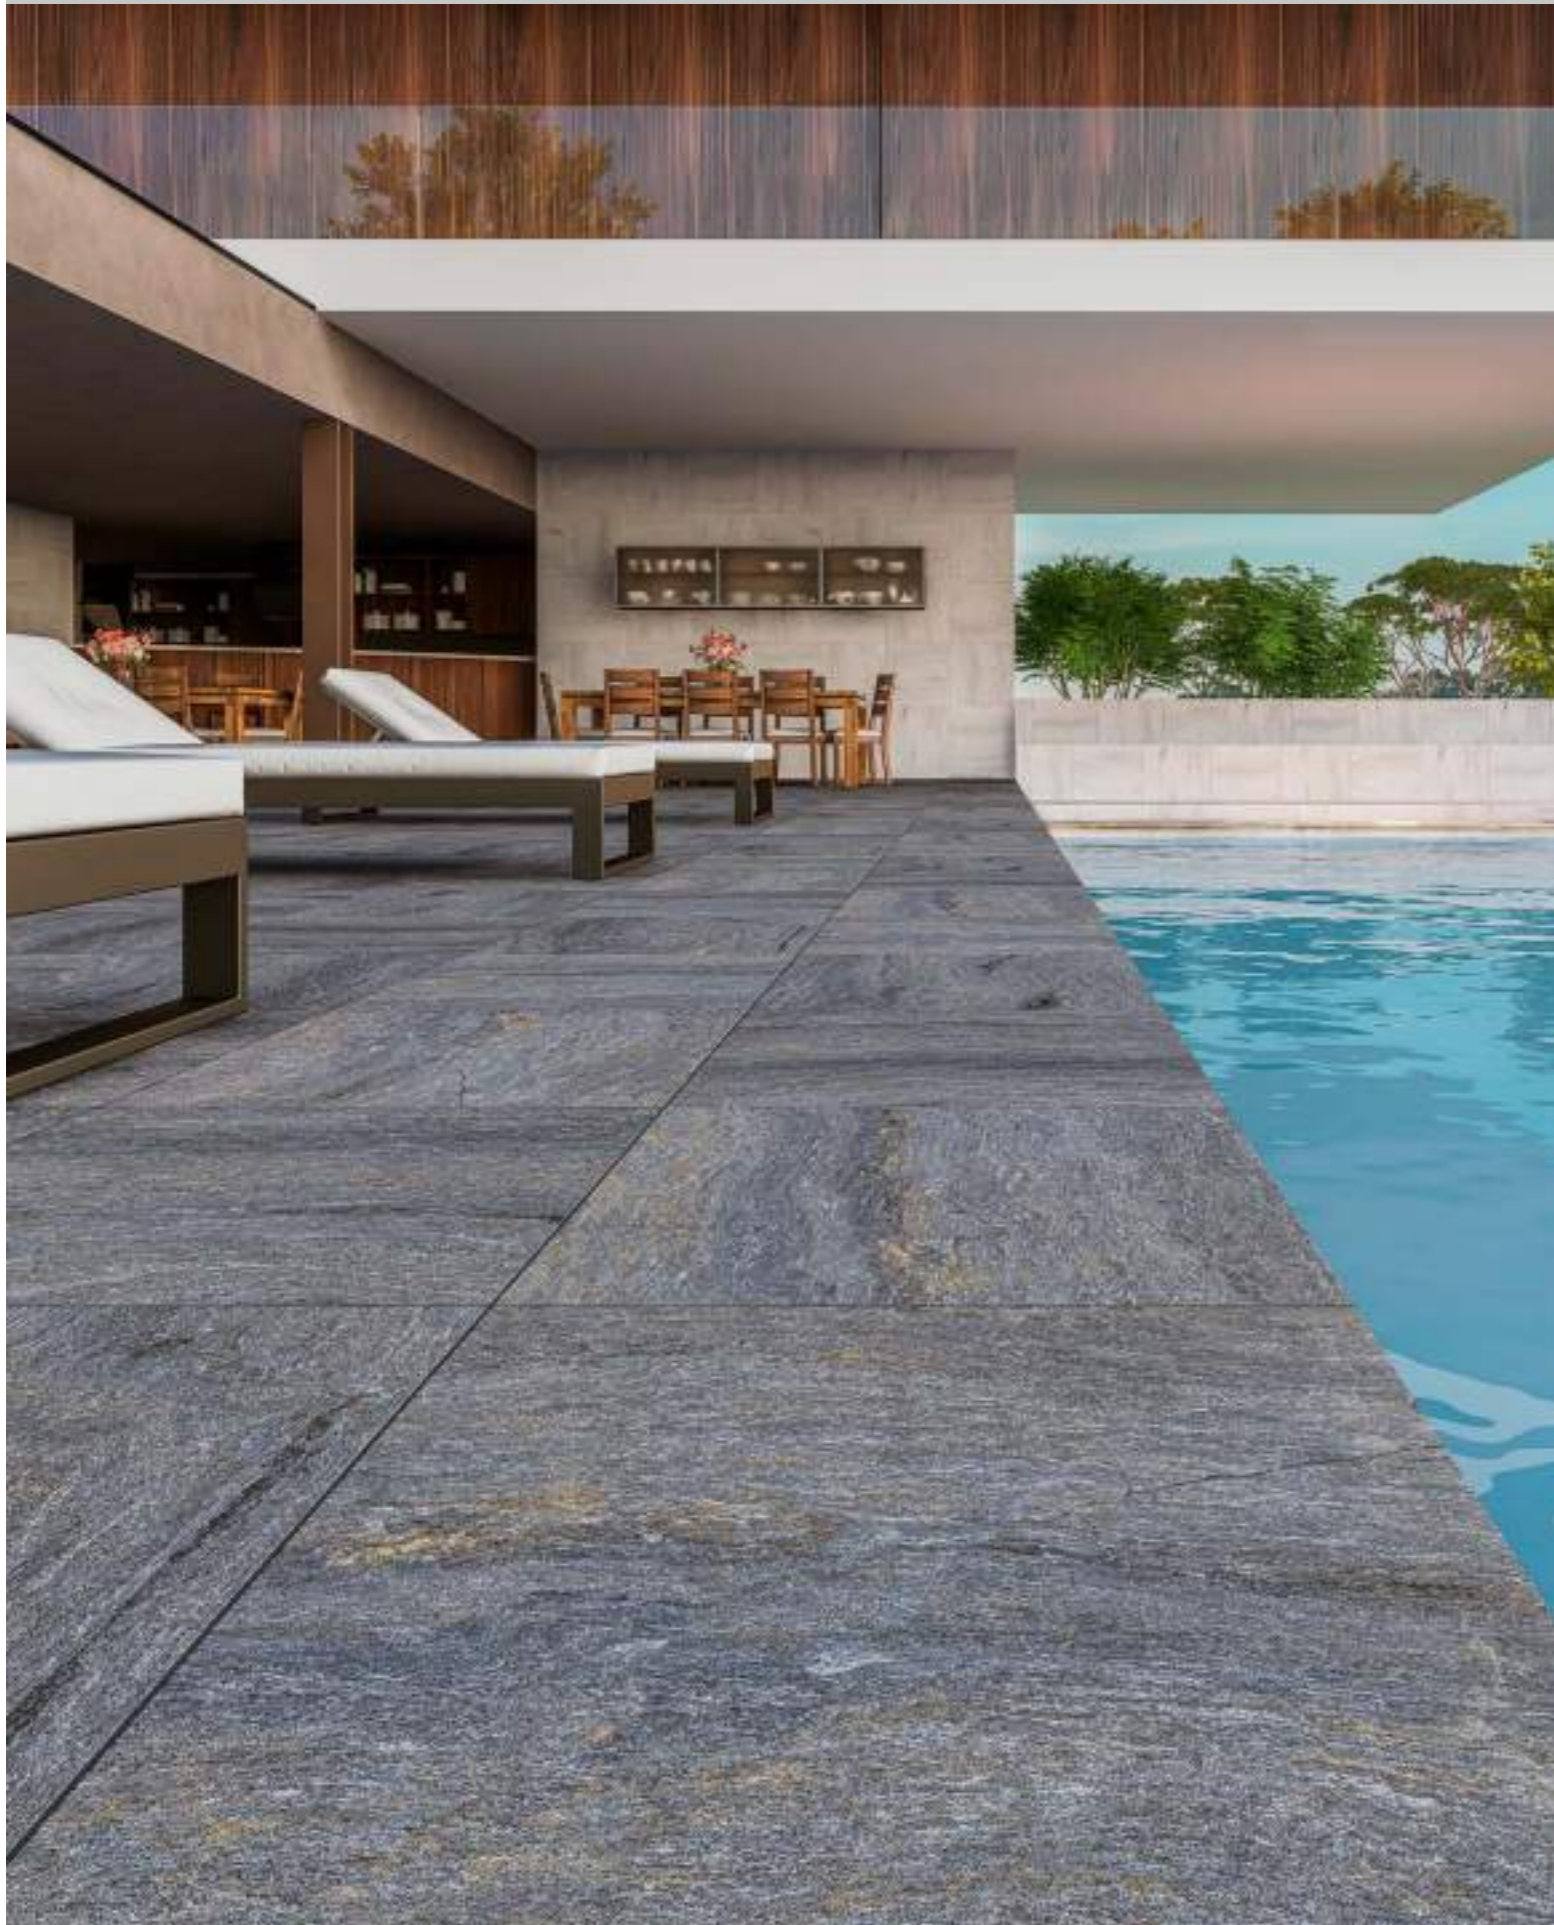

salzburg collection

bonne

lt. grey

dk. grey

60 x 90

60 x 120

60 x 60