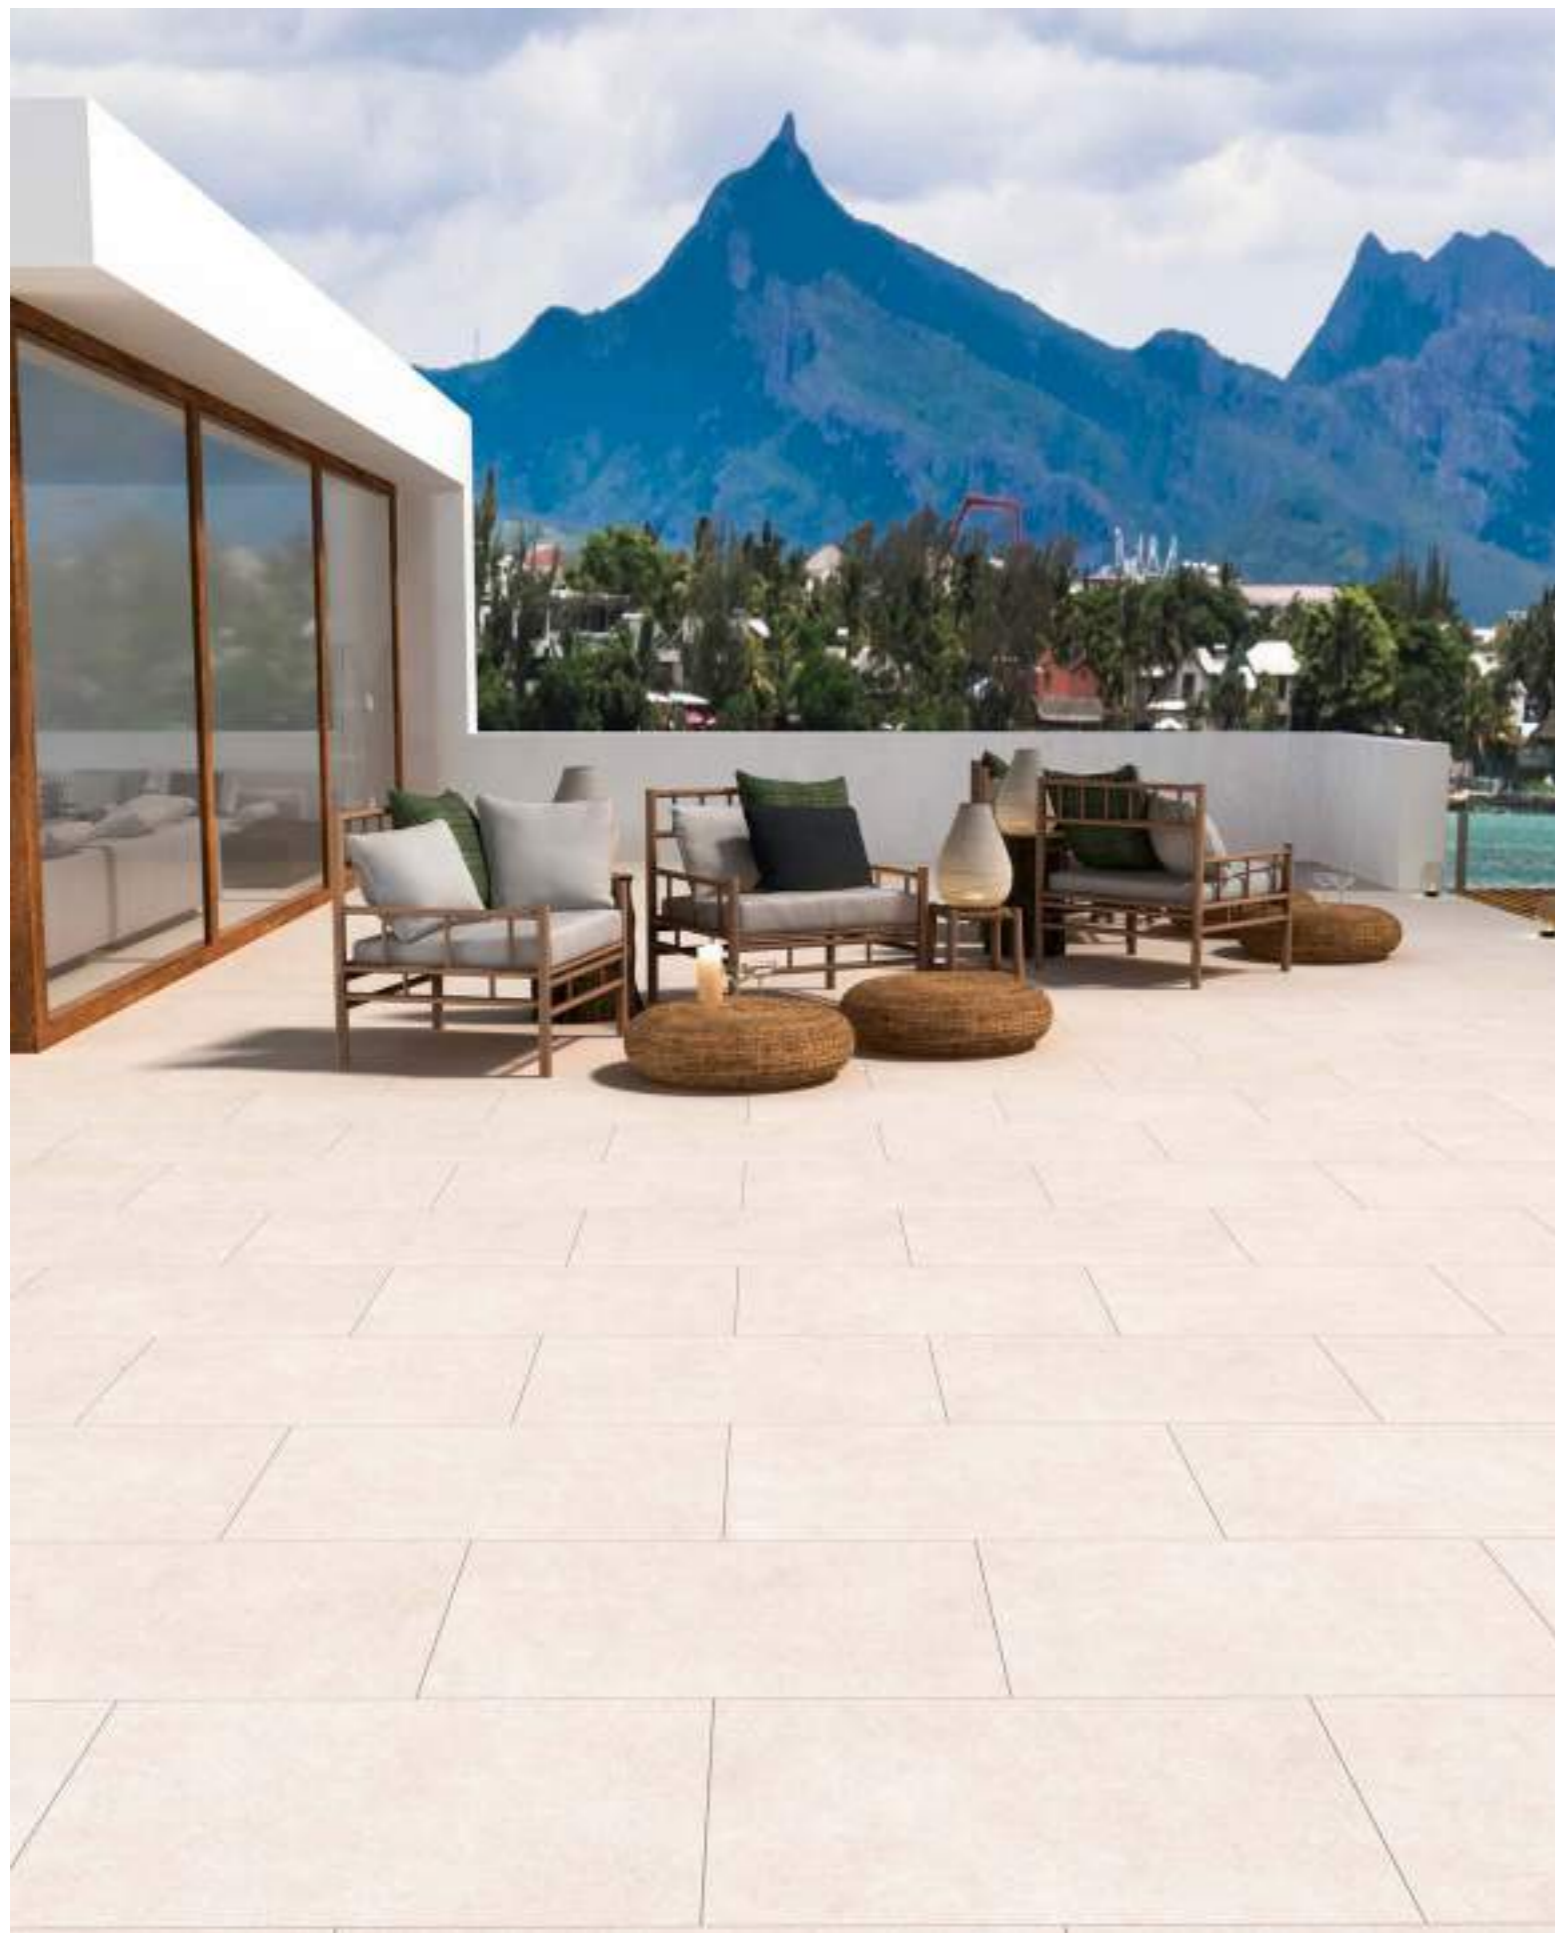

district collection

lt. grey

sand