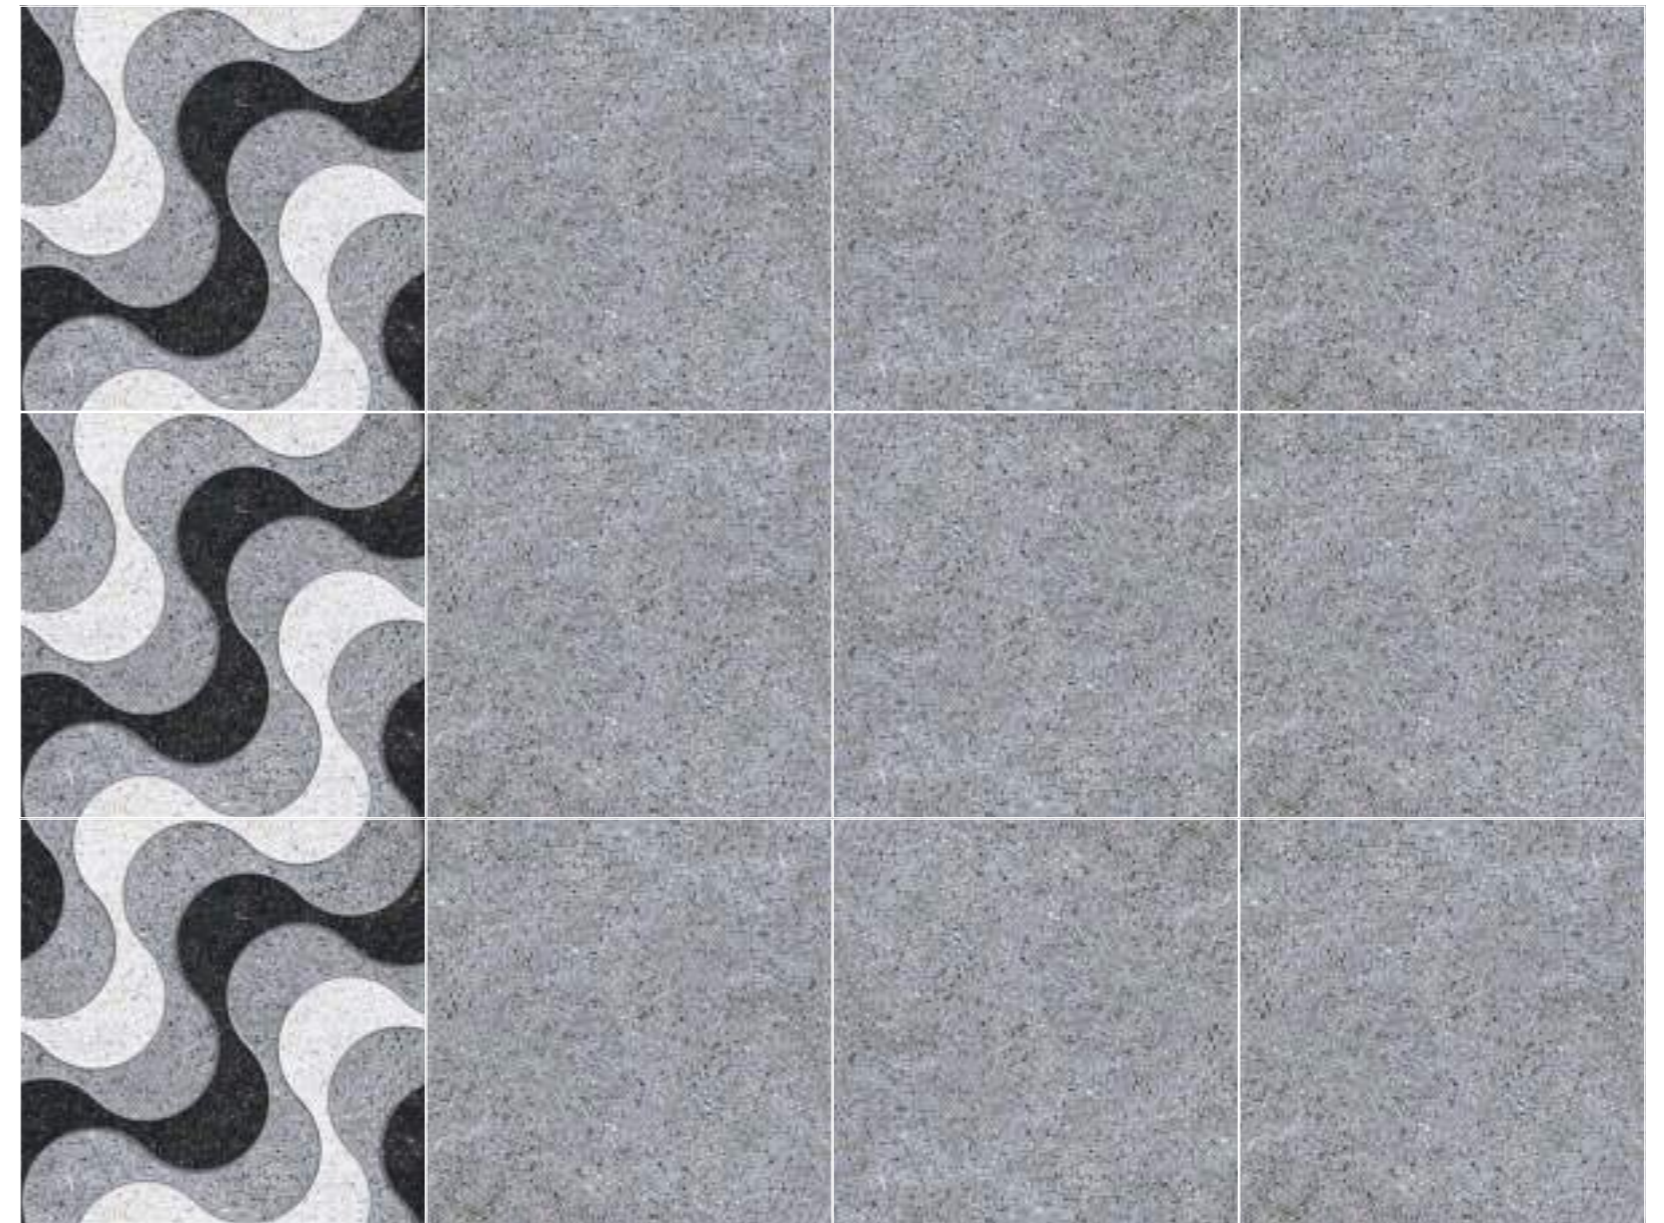

60 x 60 cm

**AVAILABLE SIZES**

60 x 60 cm

salt  
brown

100% SIZE

**FINISHES**

Textured touch  
Anti slip matt

salt  
lt. grey